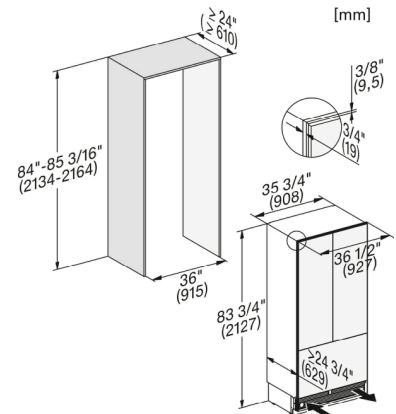

More information at www.MieleUSA.com

For further information please see next page...

KF 2982 SF

MasterCool FrenchDoor

For high-end design and technology on a large scale.

Technical data	
Appliance width in in.(mm)	35 3/4 (908)
Appliance height in in.(mm)	83 3/4 (2,127)
Appliance depth in in.(mm)	24 7/8 (629)
Climatic classification	T
Fridge compartment volume in l	393
4-star freezer compartment volume in l	157
Current consumption in milliampere (mA)	4,000
Voltage in V	120
Fuse rating in A	10
Wire length in ft (m)	9 (3.0)
Standard accessories	
Active AirClean filter	•

KF 2982 SF

MasterCool FrenchDoor

For high-end design and technology on a large scale.

Side-by-side, MasterCool, without partition wall, with heating mat (Sketch) (with footnote)

1) Heating mat KSK 2001 (EU, AUS, CN) or KSK 2002 (US, CA, MX, BR)