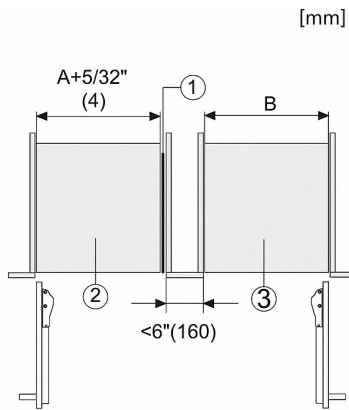

More information at www.MieleUSA.com

For further information please see next page...

KF 2982 SF

MasterCool FrenchDoor

For high-end design and technology on a large scale.

Technical data	
Appliance width in in.(mm)	35 3/4 (908)
Appliance height in in.(mm)	83 3/4 (2,127)
Appliance depth in in.(mm)	24 7/8 (629)
Climatic classification	T
Fridge compartment volume in l	393
4-star freezer compartment volume in l	157
Current consumption in milliampere (mA)	4,000
Voltage in V	120
Fuse rating in A	10
Wire length in ft (m)	9 (3.0)
Standard accessories	
Active AirClean filter	•

KF2982SF, KF2981SF, installation, MasterCool, installation drawings (US, CA)

MasterCool, top view, doorway, installation drawings

KF2901Vi/SF, KF2911Vi/SF, KF2801Vi/SF, KF2811Vi/SF, KF2981Vi/SF, sideview, MasterCool, installation drawings

Side-by-Side, MasterCool, footnote, installation drawings

1. KSK 2001/2002
2. Device A

KF2902Vi/SF, KF2912Vi/SF, KF2982Vi/SF, KF2901Vi/SF, KF2911Vi/SF, KF2981Vi/SF, installation, MasterCool

1. View from the front

KF 2982 SF

MasterCool FrenchDoor

For high-end design and technology on a large scale.

3. Device B
A = niche device A
B = niche device B

2. Mains Connection cable, L = 3000 mm (118 inch)
3. Water inlet position, L = 2000mm (not for KON USA)
4. No water/ELT connections permitted in this area