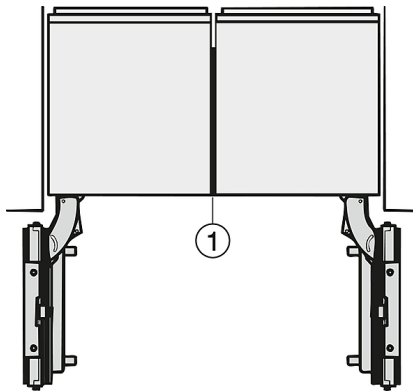

KF 2982 SF

MasterCool FrenchDoor

For high-end design and technology on a large scale.

Side-by-side, MasterCool, without partition wall, with heating mat (Sketch) (with footnote)

1) Heating mat KSK 2001 (EU, AUS, CN) or KSK 2002 (US, CA, MX, BR)