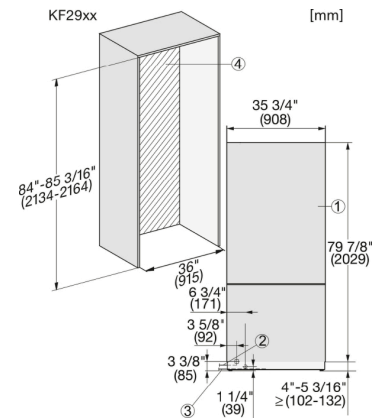

More information at www.MieleUSA.com

For further information please see next page...

KF 2982 SF

MasterCool FrenchDoor

For high-end design and technology on a large scale.

Technical data	
Appliance width in in.(mm)	35 3/4 (908)
Appliance height in in.(mm)	83 3/4 (2,127)
Appliance depth in in.(mm)	24 7/8 (629)
Climatic classification	T
Fridge compartment volume in l	393
4-star freezer compartment volume in l	157
Current consumption in milliampere (mA)	4,000
Voltage in V	120
Fuse rating in A	10
Wire length in ft (m)	9 (3.0)
Standard accessories	
Active AirClean filter	•

KF2982SF, KF2981SF, installation, MasterCool, installation drawings (US, CA)

MasterCool, top view, doorway, installation drawings

KF2901Vi/SF, KF2911Vi/SF, KF2801Vi/SF, KF2811Vi/SF, KF2981Vi/SF, sideview, MasterCool, installation drawings

Side-by-Side, MasterCool, footnote, installation drawings

1. KSK 2001/2002
2. Device A

KF2902Vi/SF, KF2912Vi/SF, KF2982Vi/SF, KF2901Vi/SF, KF2911Vi/SF, KF2981Vi/SF, installation, MasterCool

1. View from the front

KF 2982 SF

MasterCool FrenchDoor

For high-end design and technology on a large scale.

3. Device B
A = niche device A
B = niche device B

2. Mains Connection cable, L = 3000 mm (118 inch)
3. Water inlet position, L = 2000mm (not for KON USA)
4. No water/ELT connections permitted in this area