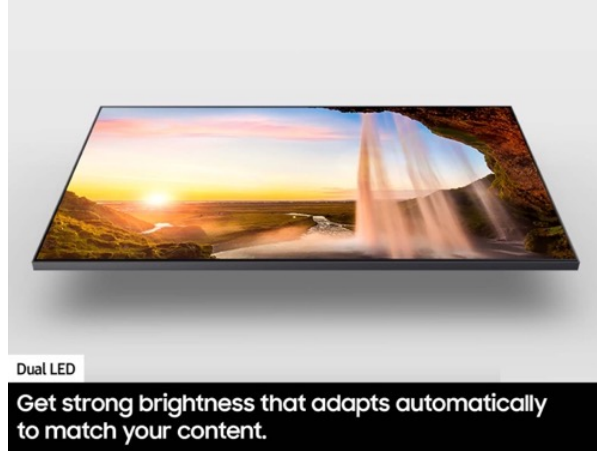

Q60D

Brand benefit images

Brand Benefit Images (BBIs) bring key feature benefits to life visually.

As they say, a picture is worth a thousand words, and these awe-inspiring images allow shoppers to more swiftly and fully understand how the feature shown will enhance their viewing experience.

Download images [here](#).