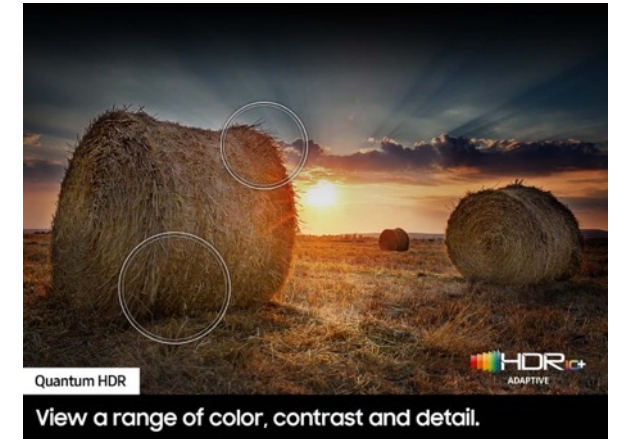

Q60D

Brand benefit images

Brand Benefit Images (BBIs) bring key feature benefits to life visually.

As they say, a picture is worth a thousand words, and these awe-inspiring images allow shoppers to more swiftly and fully understand how the feature shown will enhance their viewing experience.

Download images [here](#).