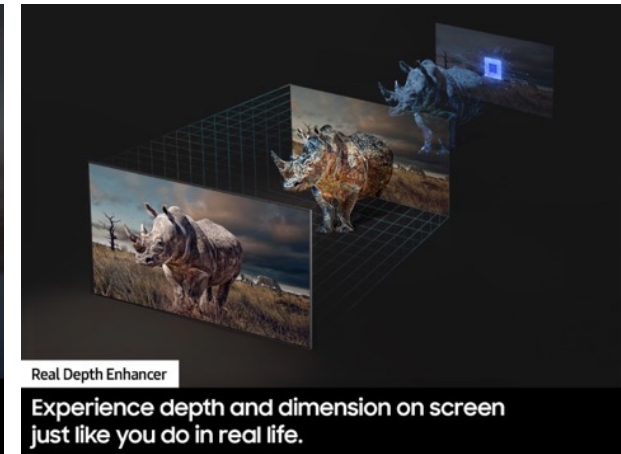

QN85D

Brand benefit images

Brand Benefit Images (BBIs) bring key feature benefits to life visually.

As they say, a picture is worth a thousand words, and these awe-inspiring images allow shoppers to more swiftly and fully understand how the feature shown will enhance their viewing experience.

Download images [here](#).