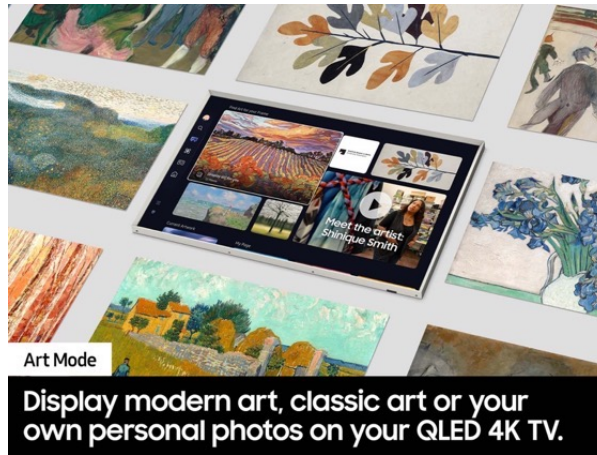

The Frame

Brand benefit images

Brand Benefit Images (BBIs) bring key feature benefits to life visually.

As they say, a picture is worth a thousand words, and these awe-inspiring images allow shoppers to more swiftly and fully understand how the feature shown will enhance their viewing experience.

Download images [here.](#)