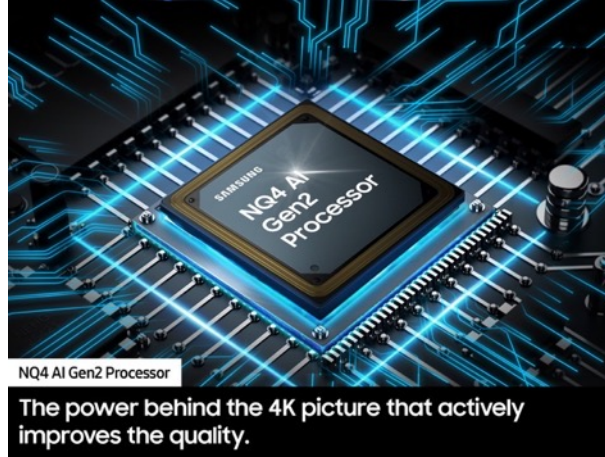

QN95D

Brand benefit images

Brand Benefit Images (BBIs) bring key feature benefits to life visually.

As they say, a picture is worth a thousand words, and these awe-inspiring images allow shoppers to more swiftly and fully understand how the feature shown will enhance their viewing experience.

Download images [here](#).