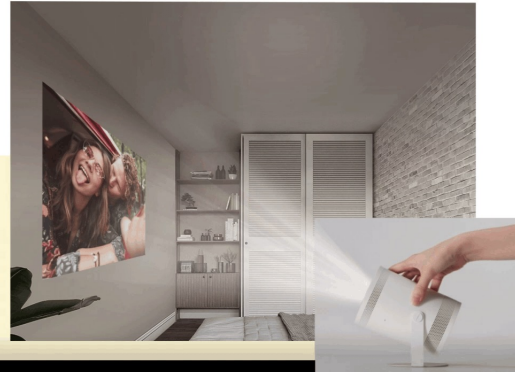

The Freestyle 2nd Gen with Gaming Hub

Brand benefit images

Brand Benefit Images (BBIs) bring key feature benefits to life visually.

As they say, a picture is worth a thousand words, and these awe-inspiring images allow shoppers to more swiftly and fully understand how the feature shown will enhance their viewing experience.

Download images [here.](#)

Easy Set up

Automatic screen technology adjusts your picture for the best view.*