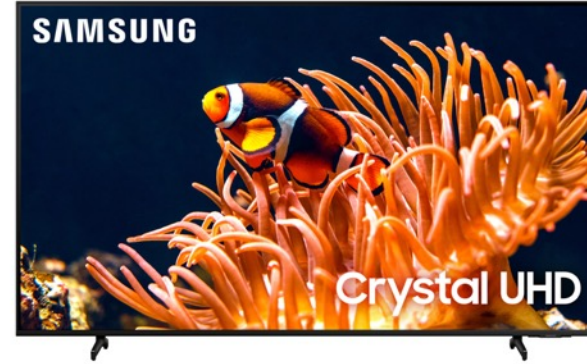

DU8000

Product images

Use globally approved screen infills for functional executions in which creative storytelling/seasonal messaging is not possible.

Use creative imagery infills (or, when appropriate, seasonal campaign infills) to anchor the product image in humanized storytelling.

Download product and screen infill images [here](#).