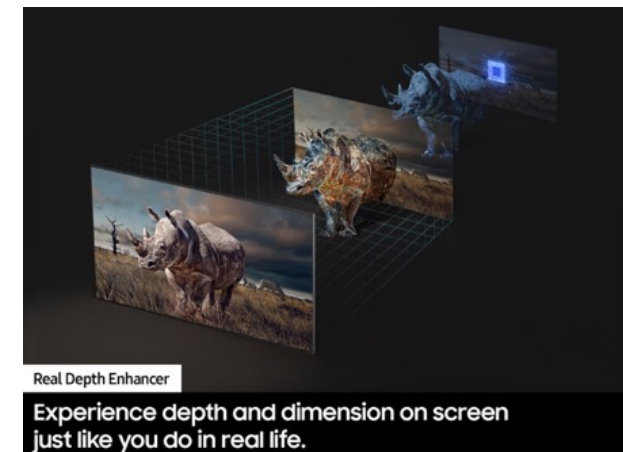

Q80D

Brand benefit images

Brand Benefit Images (BBIs) bring key feature benefits to life visually.

As they say, a picture is worth a thousand words, and these awe-inspiring images allow shoppers to more swiftly and fully understand how the feature shown will enhance their viewing experience.

Download images [here](#).