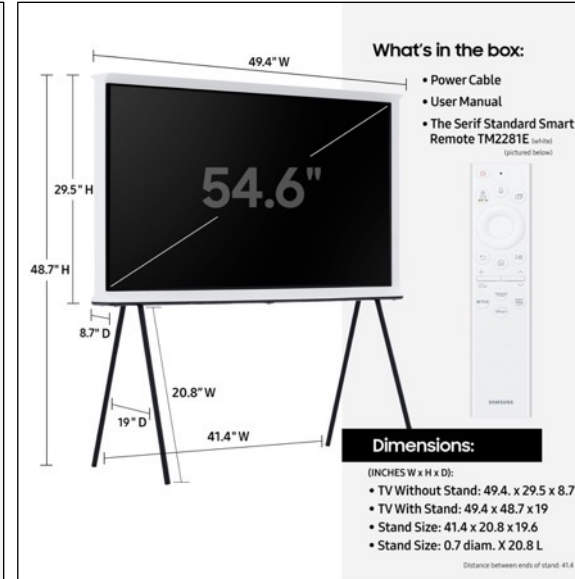

The Serif

What's in the box

These images show exact product dimensions of what comes in the box.

They may also serve as a comprehensive snapshot for shoppers of exact product dimensions when finalizing their purchase, helping them confirm it fits their space.

Download images [here](#).