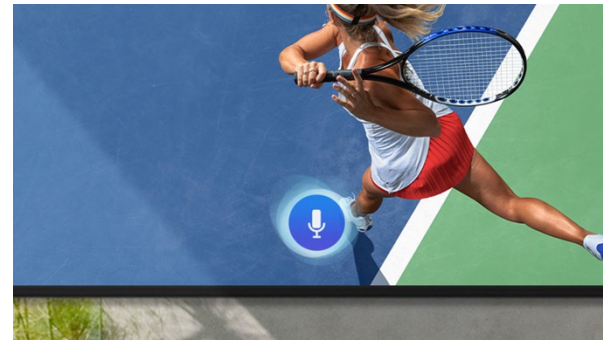

Smart TV with Multiple Voice Assistants

Just speak up—your favorite Voice Assistant is built-in to your Samsung outdoor TV for easy access outside.