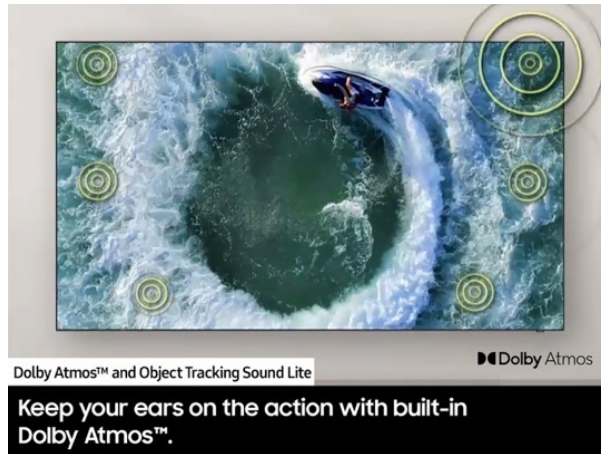

QN85D

Brand benefit images

Brand Benefit Images (BBIs) bring key feature benefits to life visually.

As they say, a picture is worth a thousand words, and these awe-inspiring images allow shoppers to more swiftly and fully understand how the feature shown will enhance their viewing experience.

Download images [here](#).