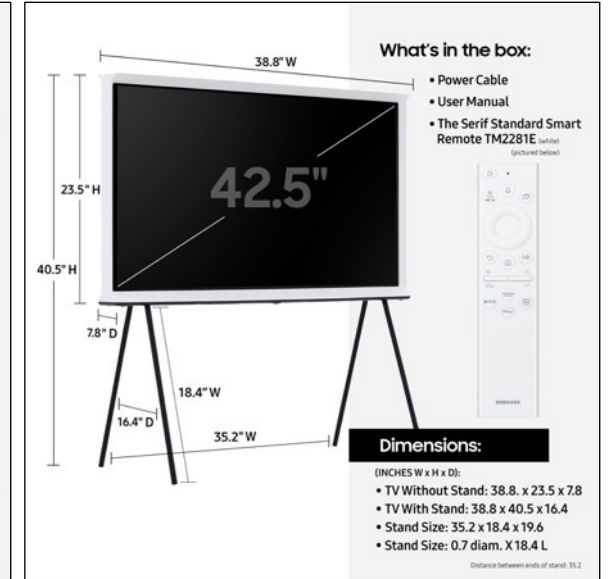

The Serif

What's in the box

These images show exact product dimensions of what comes in the box.

They may also serve as a comprehensive snapshot for shoppers of exact product dimensions when finalizing their purchase, helping them confirm it fits their space.

Download images [here](#).