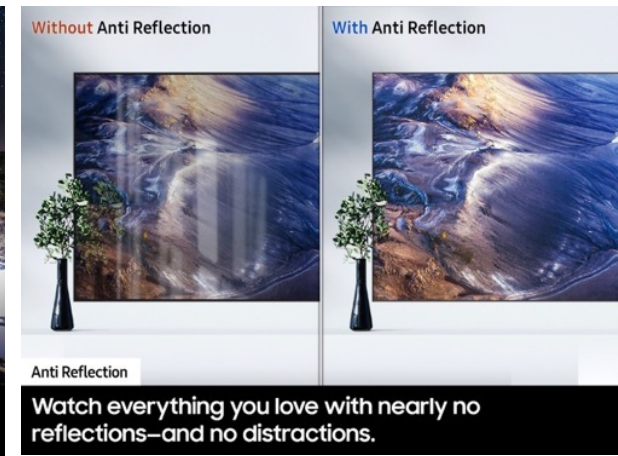

QN95D

Brand benefit images

Brand Benefit Images (BBIs) bring key feature benefits to life visually.

As they say, a picture is worth a thousand words, and these awe-inspiring images allow shoppers to more swiftly and fully understand how the feature shown will enhance their viewing experience.

Download images [here](#).