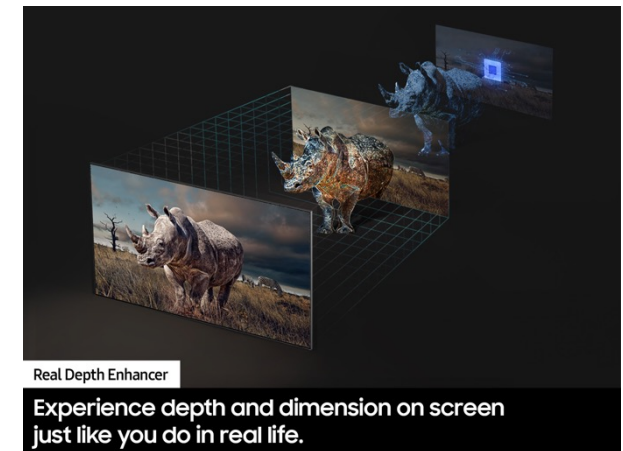

S85D

Brand benefit images

Brand Benefit Images (BBIs) bring key feature benefits to life visually.

As they say, a picture is worth a thousand words, and these awe-inspiring images allow shoppers to more swiftly and fully understand how the feature shown will enhance their viewing experience.

Download images [here](#).