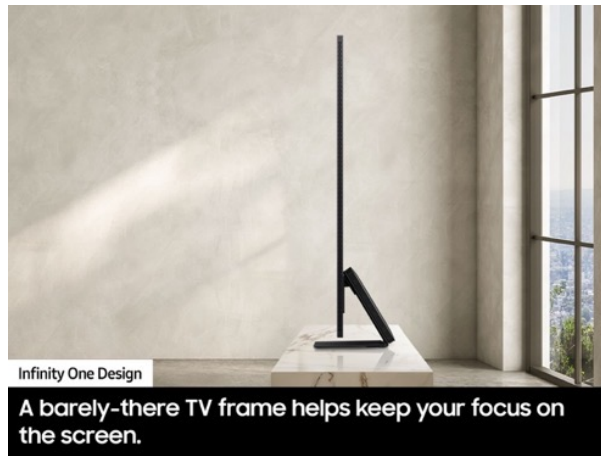

QN95D

Brand benefit images

Brand Benefit Images (BBIs) bring key feature benefits to life visually.

As they say, a picture is worth a thousand words, and these awe-inspiring images allow shoppers to more swiftly and fully understand how the feature shown will enhance their viewing experience.

Download images [here](#).