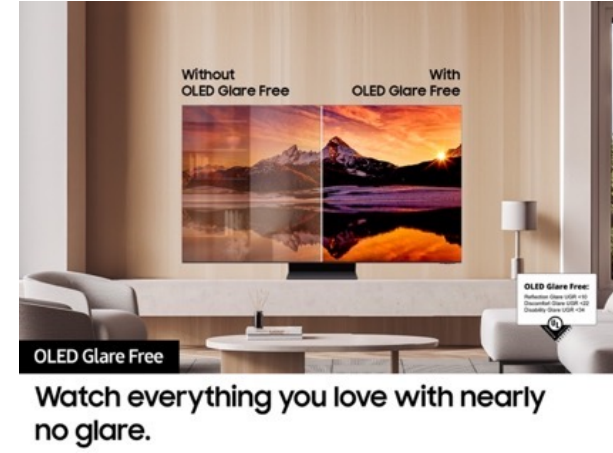

S95D

Brand benefit images

Brand Benefit Images (BBIs) bring key feature benefits to life visually.

As they say, a picture is worth a thousand words, and these awe-inspiring images allow shoppers to more swiftly and fully understand how the feature shown will enhance their viewing experience.

Download images [here](#).