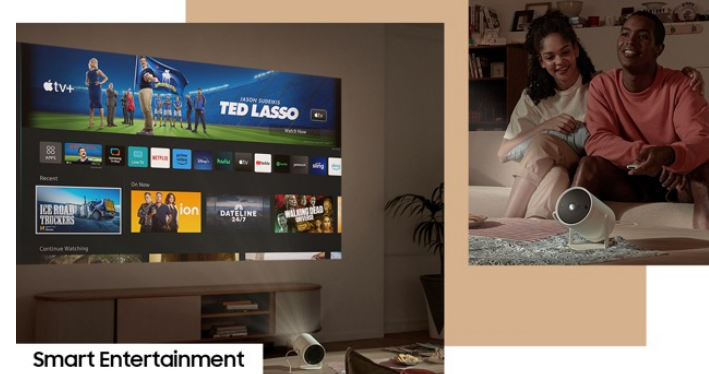

Smart Entertainment

Access all the streaming services you love.