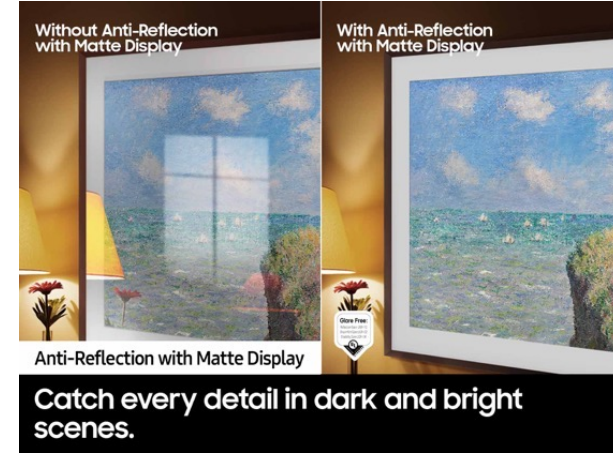

The Frame

Brand benefit images

Brand Benefit Images (BBIs) bring key feature benefits to life visually.

As they say, a picture is worth a thousand words, and these awe-inspiring images allow shoppers to more swiftly and fully understand how the feature shown will enhance their viewing experience.

Download images [here.](#)