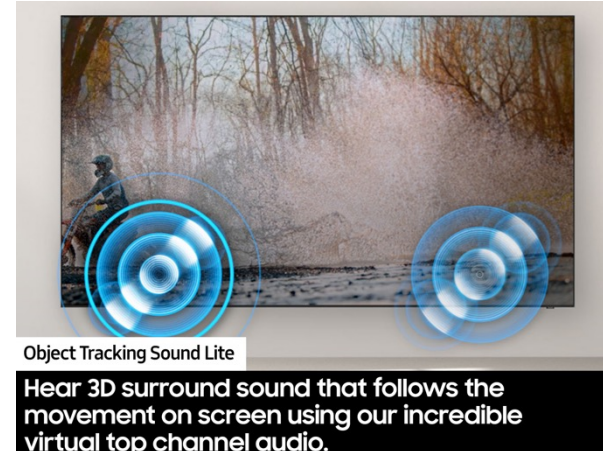

DU7200

Brand benefit images

Brand Benefit Images (BBIs) bring key feature benefits to life visually.

As they say, a picture is worth a thousand words, and these awe-inspiring images allow shoppers to more swiftly and fully understand how the feature shown will enhance their viewing experience.

Download images [here](#).