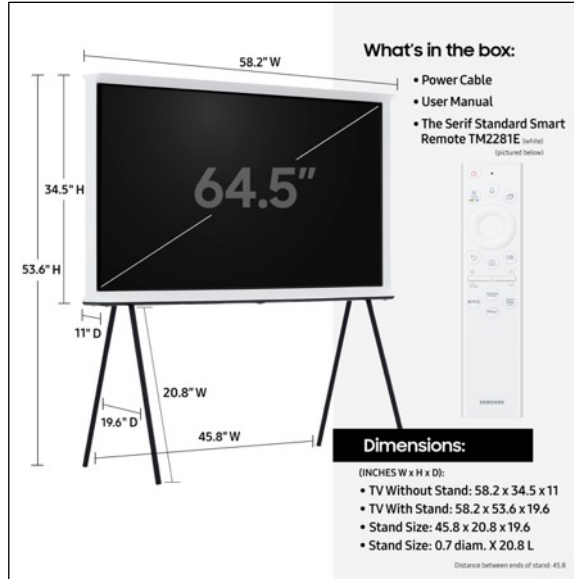

The Serif

What's in the box

These images show exact product dimensions of what comes in the box.

They may also serve as a comprehensive snapshot for shoppers of exact product dimensions when finalizing their purchase, helping them confirm it fits their space.

Download images [here](#).