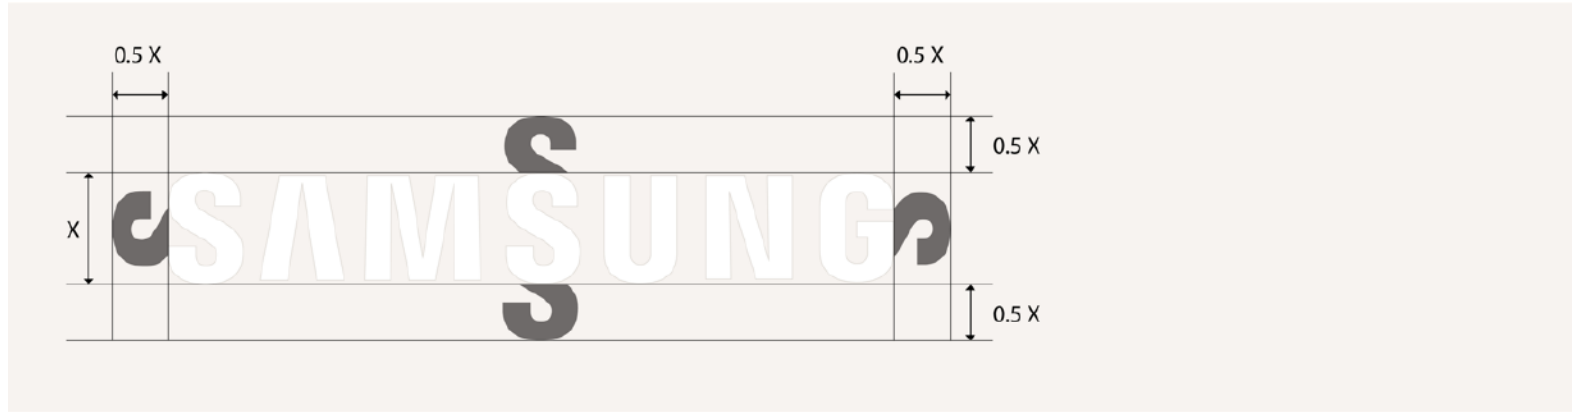

## Lettermark

The Samsung lettermark is our most valuable brand asset. We use it consistently throughout all retail outlets.

The correct width to height ratio of our lettermark is 6.5:1. Lettermark height is measured with the letter 'S.'

Adhere to lettermark clear space and minimum size guidelines when applying lettermark.

DO NOT manually alter the lettermark form or spacing.

Width to height ratio

Height measured with letter 'S'

Clear Space