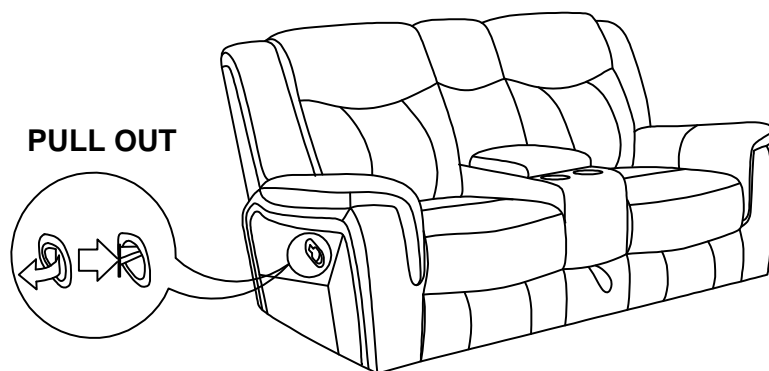

ASSEMBLY INSTRUCTIONS

STEP 1

STEP 2

STEP 3

**STEP 4
COMPLETE**

ITEM: **650355**

Inner Size of Drawer : 10.00"W x 12.75"D x 6.25"H x 0.50"T

Note: Dimension tolerance $\pm 5\%$