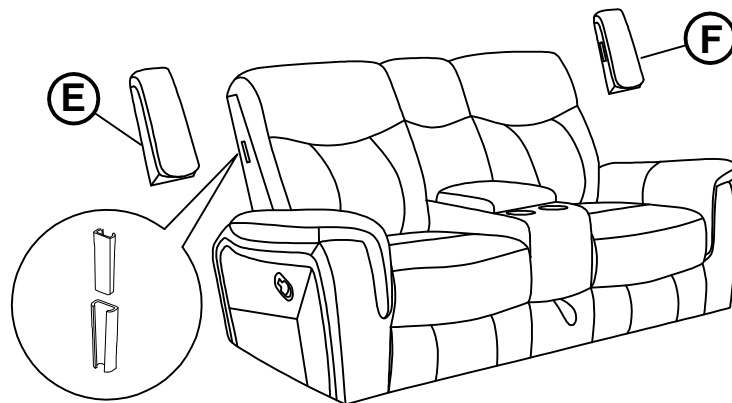

ASSEMBLY INSTRUCTIONS

STEP 1

STEP 2

STEP 3

**STEP 4
COMPLETE**

ITEM: **650355**

Inner Size of Drawer : 10.00"W x 12.75"D x 6.25"H x 0.50"T

Note: Dimension tolerance $\pm 5\%$