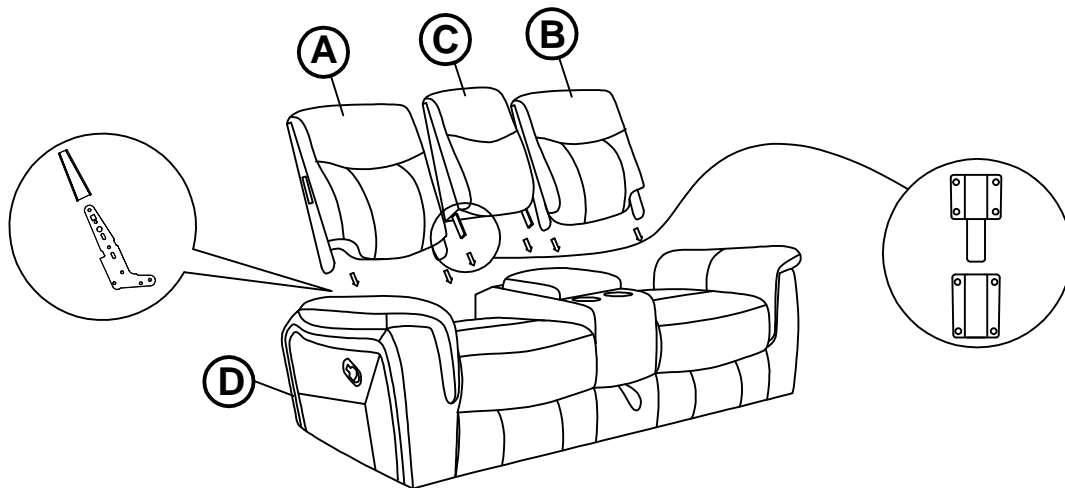

ASSEMBLY INSTRUCTIONS

STEP 1

STEP 2

STEP 3

**STEP 4
COMPLETE**

ITEM: **650355**

Inner Size of Drawer : 10.00"W x 12.75"D x 6.25"H x 0.50"T

Note: Dimension tolerance $\pm 5\%$