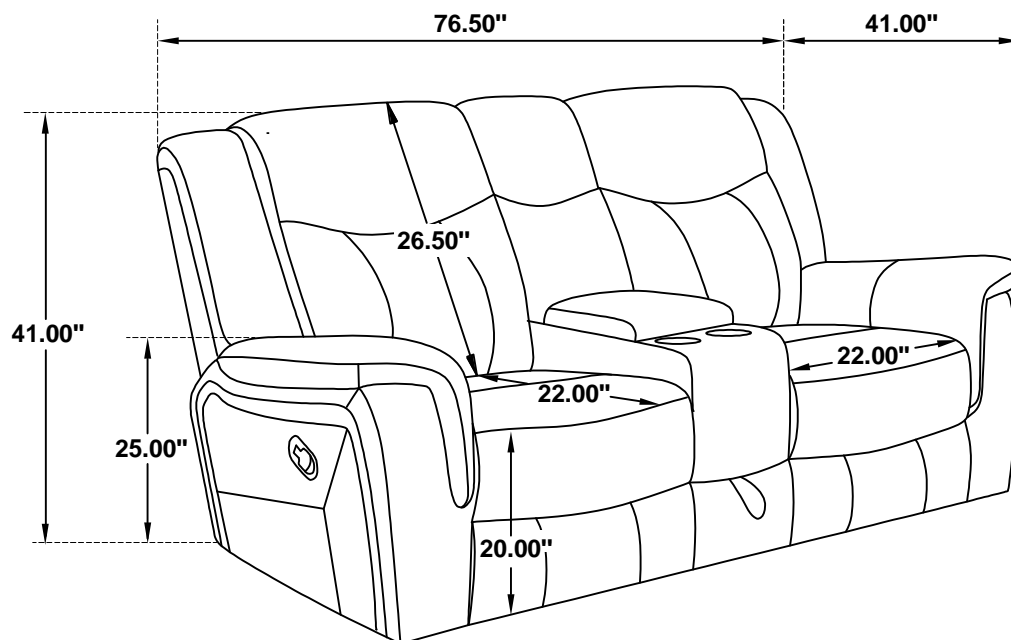

ASSEMBLY INSTRUCTIONS

STEP 1

STEP 2

STEP 3

**STEP 4
COMPLETE**

ITEM: **650355**

Inner Size of Drawer : 10.00"W x 12.75"D x 6.25"H x 0.50"T

Note: Dimension tolerance $\pm 5\%$