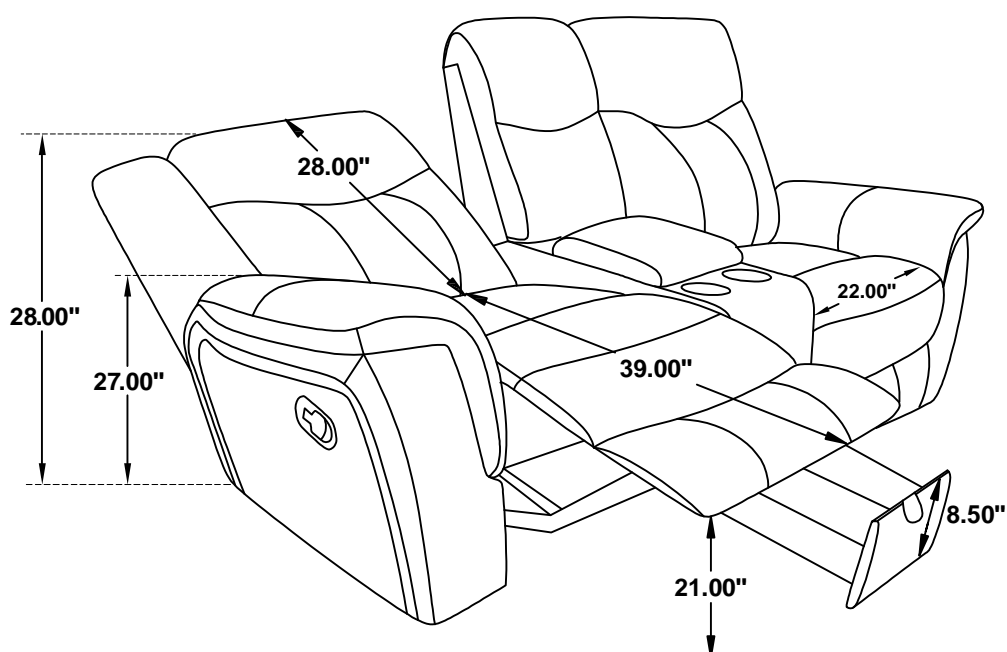

ASSEMBLY INSTRUCTIONS

STEP 1

STEP 2

STEP 3

**STEP 4
COMPLETE**

ITEM: **650355**

Inner Size of Drawer : 10.00"W x 12.75"D x 6.25"H x 0.50"T

Note: Dimension tolerance $\pm 5\%$