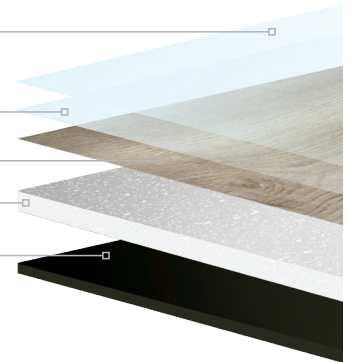

Product Specifications

Core	Rigid Core
Nominal Size	Zen - 7.1" x 60" Paradise - 8.9" x 60"
Overall Thickness	Zen - 5 mm = 4 mm + 1 mm attached pad Paradise - 5.5 mm = 4.5 mm + 1 mm attached pad
Wear Layer	Zen - 12 mil Paradise - 20 mil
Edge Detail	Zen - Painted Micro-bevel Paradise - Micro-bevel
Coverage	Zen - 29.53 sq. ft. per ctn Paradise - 29.67 sq. ft. per ctn
Installation	Locking; Optional Installation: Glue Down Below / On / Above Ground Level
Warranty	Zen - 35-Year Limited Residential Paradise - Lifetime Limited Residential / 10-Year Limited Commercial

Enhanced Urethane Coating

Wear layer

Décor film

Rigid core

Base