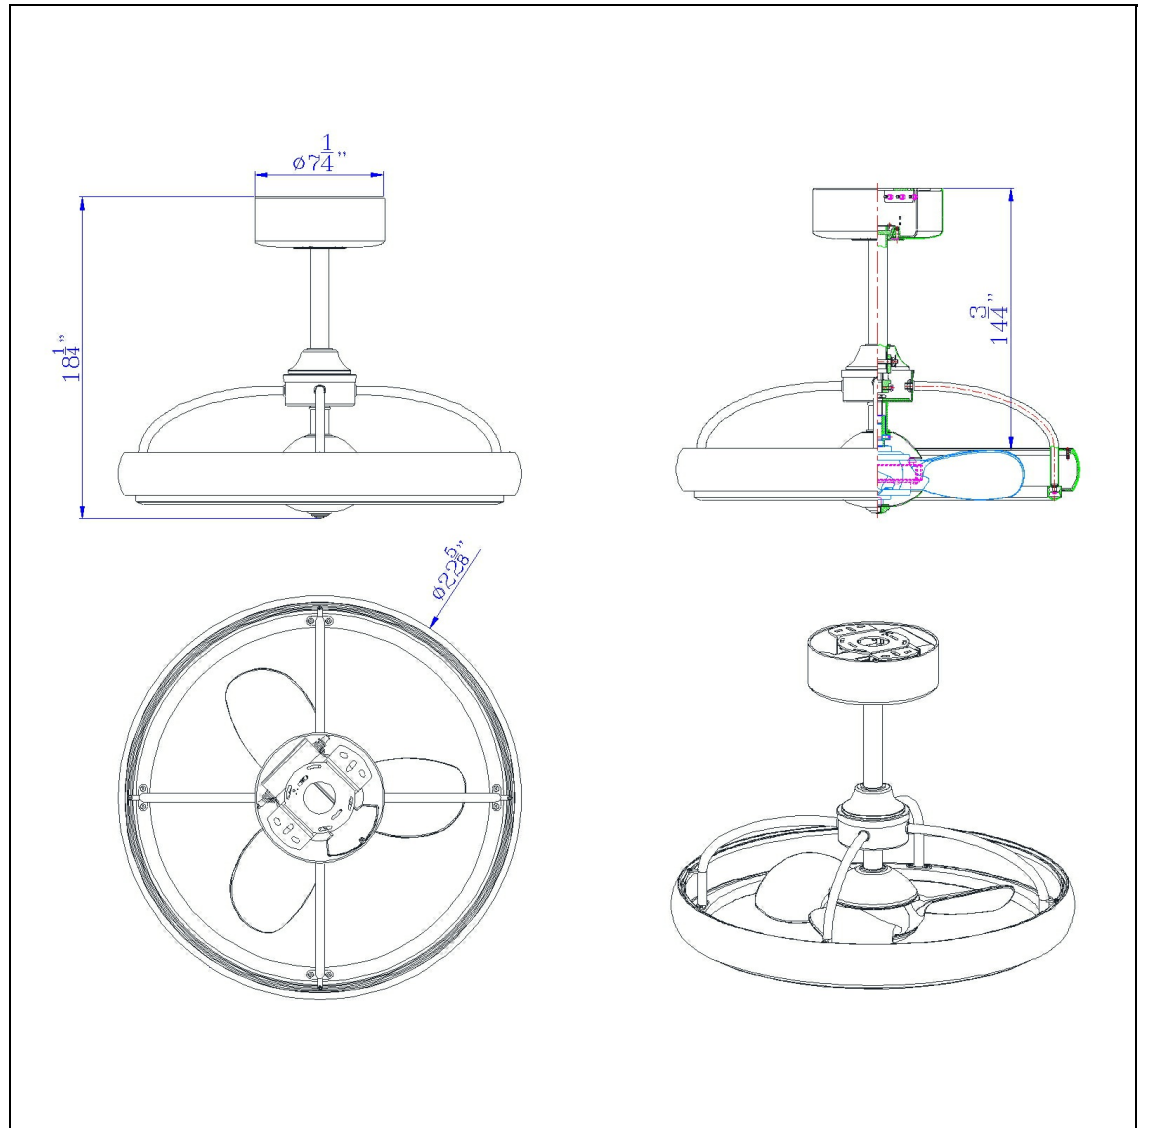

Product No. **CF-1003**

Description

Remote Controlled 30W, 580 lumen, 3000K dimmable 6 speed LED Arroyo ultra quiet FAN LIGHT with updraft and downdraft fan direction. Five year warranty on the motor. ABS blade with super quiet motor. EXT downrods can be purchased separately 6 Speed Ultra Quiet DC motor with ABS Blades
30 degree Blade Pitch
Airflow: (LOW)550 CFM to (MAX) 2250 CFM
Airflow Efficiency: 120 CFM per Watt
Dimmable 30 Watt LED Light
22" Blade Span
Can Be Installed on a 10 Degree Sloped Ceiling
Hardwired with Remote Control
Add a stylish contemporary piece to your ceiling with this antique brass/black drum style ceiling fan. It features an ultra quiet 6 speed motor and remote controlled led lights. ABS fan blades provide updraft and downdraft fan direction.

Technical Specifications

UPC	020193067284
Wattage	LED 30W
Lumen	530
Switch Type	DIMMER
Bulb Base	LED
Number of Lights	LED
Color	Antique Brass/Black
Base Color	Antique Brass/Black

Carton 1 Dimensions	12.00 x 26.00 x 26.00
Carton 2 Dimensions	0.00 x 0.00 x 26.00
Package Dimensions	L: 26.00 W: 26.00 H: 12.00