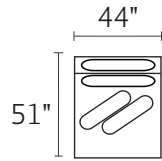

Stationary Price List 2024

S0024 Noah

Style	Item	Description	L	D	H	Seats	Backs	Pillow Configuration
S0024	02XXX	Ottoman	51	33	18	n/a	n/a	n/a
S0024	10XXX	Armless Chair	43	46	29	1	1	(2) Large Self
S0024	15XXX	Corner Unit	46	46	29	1	2	1 Large Self / (1) 23" Large Accent
S0024	29XXX	Side Lounge	44	51	29	1	n/a	2 Large Self / 2 Self Bolsters
S0024	74LFX/RFX	LAF/RAF Chair 1/2	51	46	29	1	1	1 Large Self / (1) 23" Large Accent
PT-P	2525SBDHP PD	25" Boxed Toss Pillow	25	25				Pluma Plush Insert
PT-P	2323SKEXP PD	23" Toss Pillow	23	X	23	N/A	N/A	Pluma Plush Insert
PT-P	0641BSHSP FD	6"x41" Bolster Pillow	41	X	6	N/A	N/A	Poly Fill Insert
S0024	13RFX/LFX	LAF/RAF Bumper Chaise	64	51	29	1	1	(2) 25" self boxed / (2) self bolsters

Pictured L to R: 02474L / 02410 / 02474R / 02429/ 02402

Fabrics Pictured L to R: Body - Cambridge Orange (Prem. C) / 25" Tp - Self / Lg. Tp - Premiere Stone

S0024 NOAH

-74LFX LAF CHAIR 1/2

-74RFX RAF CHAIR 1/2

-10XXX ARMLESS CHAIR

-29XXX SIDE LOUNGE

-02XXX OTTOMAN

-15XXX CORNER UNIT

-13LFX BUMPER CHAISE

-13RFX BUMPER CHAISE

-74L/-10/-74R/-13R

-02/-10/-15/-10/-74R

-02/-29/-74L/-10/-10/-74R/-29/-02

-02/-29/-74L/-10/-74R

*DIMENSIONS ARE APPROXIMATE