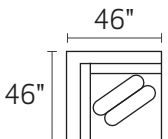

Stationary Price List 2024

S0024 Noah

Style	Item	Description	L	D	H	Seats	Backs	Pillow Configuration
S0024	02XXX	Ottoman	51	33	18	n/a	n/a	n/a
S0024	10XXX	Armless Chair	43	46	29	1	1	(2) Large Self
S0024	15XXX	Corner Unit	46	46	29	1	2	1 Large Self / (1) 23" Large Accent
S0024	29XXX	Side Lounge	44	51	29	1	n/a	2 Large Self / 2 Self Bolsters
S0024	74LFX/RFX	LAF/RAF Chair 1/2	51	46	29	1	1	1 Large Self / (1) 23" Large Accent
PT-P	2525SBDHP PD	25" Boxed Toss Pillow	25	25				Pluma Plush Insert
PT-P	2323SKEXP PD	23" Toss Pillow	23	X	23	N/A	N/A	Pluma Plush Insert
PT-P	0641BSHSP FD	6"x41" Bolster Pillow	41	X	6	N/A	N/A	Poly Fill Insert
S0024	13RFX/LFX	LAF/RAF Bumper Chaise	64	51	29	1	1	(2) 25" self boxed / (2) self bolsters

Pictured L to R: 02474L / 02410 / 02474R / 02429/ 02402

Fabrics Pictured L to R: Body - Cambridge Orange (Prem. C) / 25" Tp - Self / Lg. Tp - Premiere Stone

S0024 NOAH

-74LFX LAF CHAIR 1/2

-74RFX RAF CHAIR 1/2

-10XXX ARMLESS CHAIR

-29XXX SIDE LOUNGE

-02XXX OTTOMAN

-15XXX CORNER UNIT

-13LFX BUMPER CHAISE

-13RFX BUMPER CHAISE

-74L/-10/-74R/-13R

-02/-10/-15/-10/-74R

-02/-29/-74L/-10/-10/-74R/-29/-02

-02/-29/-74L/-10/-74R

*DIMENSIONS ARE APPROXIMATE