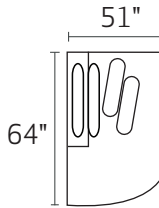

Stationary Price List 2024

S0024 Noah

Style	Item	Description	L	D	H	Seats	Backs	Pillow Configuration
S0024	02XXX	Ottoman	51	33	18	n/a	n/a	n/a
S0024	10XXX	Armless Chair	43	46	29	1	1	(2) Large Self
S0024	15XXX	Corner Unit	46	46	29	1	2	1 Large Self / (1) 23" Large Accent
S0024	29XXX	Side Lounge	44	51	29	1	n/a	2 Large Self / 2 Self Bolsters
S0024	74LFX/RFX	LAF/RAF Chair 1/2	51	46	29	1	1	1 Large Self / (1) 23" Large Accent
PT-P	2525SBDHP PD	25" Boxed Toss Pillow	25	25				Pluma Plush Insert
PT-P	2323SKEXP PD	23" Toss Pillow	23	X	23	N/A	N/A	Pluma Plush Insert
PT-P	0641BSHSP FD	6"x41" Bolster Pillow	41	X	6	N/A	N/A	Poly Fill Insert
S0024	13RFX/LFX	LAF/RAF Bumper Chaise	64	51	29	1	1	(2) 25" self boxed / (2) self bolsters

Pictured L to R: 02474L / 02410 / 02474R / 02429/ 02402

Fabrics Pictured L to R: Body - Cambridge Orange (Prem. C) / 25" Tp - Self / Lg. Tp - Premiere Stone

S0024 NOAH

-74LFX LAF CHAIR 1/2

-74RFX RAF CHAIR 1/2

-10XXX ARMLESS CHAIR

-29XXX SIDE LOUNGE

-02XXX OTTOMAN

-15XXX CORNER UNIT

-13LFX BUMPER CHAISE

-13RFX BUMPER CHAISE

-74L/-10/-74R/-13R

-02/-10/-15/-10/-74R

-02/-29/-74L/-10/-10/-74R/-29/-02

-02/-29/-74L/-10/-74R

*DIMENSIONS ARE APPROXIMATE