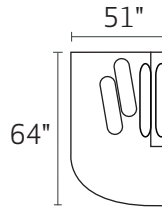

Stationary Price List 2024

S0024 Noah

Style	Item	Description	L	D	H	Seats	Backs	Pillow Configuration
S0024	02XXX	Ottoman	51	33	18	n/a	n/a	n/a
S0024	10XXX	Armless Chair	43	46	29	1	1	(2) Large Self
S0024	15XXX	Corner Unit	46	46	29	1	2	1 Large Self / (1) 23" Large Accent
S0024	29XXX	Side Lounge	44	51	29	1	n/a	2 Large Self / 2 Self Bolsters
S0024	74LFX/RFX	LAF/RAF Chair 1/2	51	46	29	1	1	1 Large Self / (1) 23" Large Accent
PT-P	2525SBDHP PD	25" Boxed Toss Pillow	25	25				Pluma Plush Insert
PT-P	2323SKEXP PD	23" Toss Pillow	23	X	23	N/A	N/A	Pluma Plush Insert
PT-P	0641BSHSP FD	6"x41" Bolster Pillow	41	X	6	N/A	N/A	Poly Fill Insert
S0024	13RFX/LFX	LAF/RAF Bumper Chaise	64	51	29	1	1	(2) 25" self boxed / (2) self bolsters

-10XXX ARMLESS CHAIR

-29XXX SIDE LOUNGE

-02XXX OTTOMAN

-15XXX CORNER UNIT

-13LFX BUMPER CHAISE

-13RFX BUMPER CHAISE

-74L/-10/-74R/-13R

-02/-10/-15/-10/-74R

-02/-29/-74L/-10/-10/-74R/-29/-02

-02/-29/-74L/-10/-74R

*DIMENSIONS ARE APPROXIMATE