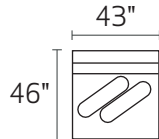

Stationary Price List 2024

S0024 Noah

Style	Item	Description	L	D	H	Seats	Backs	Pillow Configuration
S0024	02XXX	Ottoman	51	33	18	n/a	n/a	n/a
S0024	10XXX	Armless Chair	43	46	29	1	1	(2) Large Self
S0024	15XXX	Corner Unit	46	46	29	1	2	1 Large Self / (1) 23" Large Accent
S0024	29XXX	Side Lounge	44	51	29	1	n/a	2 Large Self / 2 Self Bolsters
S0024	74LFX/RFX	LAF/RAF Chair 1/2	51	46	29	1	1	1 Large Self / (1) 23" Large Accent
PT-P	2525SBDHP PD	25" Boxed Toss Pillow	25	25				Pluma Plush Insert
PT-P	2323SKEXP PD	23" Toss Pillow	23	X	23	N/A	N/A	Pluma Plush Insert
PT-P	0641BSHSP FD	6"x41" Bolster Pillow	41	X	6	N/A	N/A	Poly Fill Insert
S0024	13RFX/LFX	LAF/RAF Bumper Chaise	64	51	29	1	1	(2) 25" self boxed / (2) self bolsters

Pictured L to R: 02474L / 02410 / 02474R / 02429/ 02402

Fabrics Pictured L to R: Body - Cambridge Orange (Prem. C) / 25" Tp - Self / Lg. Tp - Premiere Stone

S0024 NOAH

-74LFX LAF CHAIR 1/2

-74RFX RAF CHAIR 1/2

-10XXX ARMLESS CHAIR

-29XXX SIDE LOUNGE

-02XXX OTTOMAN

-15XXX CORNER UNIT

-13LFX BUMPER CHAISE

-13RFX BUMPER CHAISE

-74L/-10/-74R/-13R

-02/-10/-15/-10/-74R

-02/-29/-74L/-10/-10/-74R/-29/-02

-02/-29/-74L/-10/-74R

*DIMENSIONS ARE APPROXIMATE