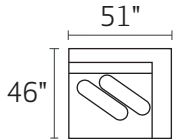

Stationary Price List 2024

S0024 Noah

Style	Item	Description	L	D	H	Seats	Backs	Pillow Configuration
S0024	02XXX	Ottoman	51	33	18	n/a	n/a	n/a
S0024	10XXX	Armless Chair	43	46	29	1	1	(2) Large Self
S0024	15XXX	Corner Unit	46	46	29	1	2	1 Large Self / (1) 23" Large Accent
S0024	29XXX	Side Lounge	44	51	29	1	n/a	2 Large Self / 2 Self Bolsters
S0024	74LFX/RFX	LAF/RAF Chair 1/2	51	46	29	1	1	1 Large Self / (1) 23" Large Accent
PT-P	2525SBDHP PD	25" Boxed Toss Pillow	25	25				Pluma Plush Insert
PT-P	2323SKEXP PD	23" Toss Pillow	23	X	23	N/A	N/A	Pluma Plush Insert
PT-P	0641BSHSP FD	6"x41" Bolster Pillow	41	X	6	N/A	N/A	Poly Fill Insert
S0024	13RFX/LFX	LAF/RAF Bumper Chaise	64	51	29	1	1	(2) 25" self boxed / (2) self bolsters

Pictured L to R: 02474L / 02410 / 02474R / 02429/ 02402

Fabrics Pictured L to R: Body - Cambridge Orange (Prem. C) / 25" Tp - Self / Lg. Tp - Premiere Stone

S0024 NOAH

-74LFX LAF CHAIR 1/2

-74RFX RAF CHAIR 1/2

-10XXX ARMLESS CHAIR

-29XXX SIDE LOUNGE

-02XXX OTTOMAN

-15XXX CORNER UNIT

-13LFX BUMPER CHAISE

-13RFX BUMPER CHAISE

-74L/-10/-74R/-13R

-02/-10/-15/-10/-74R

-02/-29/-74L/-10/-10/-74R/-29/-02

-02/-29/-74L/-10/-74R

*DIMENSIONS ARE APPROXIMATE