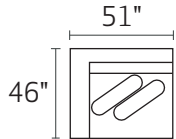

Stationary Price List 2024

S0024 Noah

Style	Item	Description	L	D	H	Seats	Backs	Pillow Configuration
S0024	02XXX	Ottoman	51	33	18	n/a	n/a	n/a
S0024	10XXX	Armless Chair	43	46	29	1	1	(2) Large Self
S0024	15XXX	Corner Unit	46	46	29	1	2	1 Large Self / (1) 23" Large Accent
S0024	29XXX	Side Lounge	44	51	29	1	n/a	2 Large Self / 2 Self Bolsters
S0024	74LFX/RFX	LAF/RAF Chair 1/2	51	46	29	1	1	1 Large Self / (1) 23" Large Accent
PT-P	2525SBDHP PD	25" Boxed Toss Pillow	25	25				Pluma Plush Insert
PT-P	2323SKEXP PD	23" Toss Pillow	23	X	23	N/A	N/A	Pluma Plush Insert
PT-P	0641BSHSP FD	6"x41" Bolster Pillow	41	X	6	N/A	N/A	Poly Fill Insert
S0024	13RFX/LFX	LAF/RAF Bumper Chaise	64	51	29	1	1	(2) 25" self boxed / (2) self bolsters

Pictured L to R: 02474L / 02410 / 02474R / 02429/ 02402

Fabrics Pictured L to R: Body - Cambridge Orange (Prem. C) / 25" Tp - Self / Lg. Tp - Premiere Stone

S0024 NOAH

-74LFX LAF CHAIR 1/2

-74RFX RAF CHAIR 1/2

-10XXX ARMLESS CHAIR

-29XXX SIDE LOUNGE

-02XXX OTTOMAN

-15XXX CORNER UNIT

-13LFX BUMPER CHAISE

-13RFX BUMPER CHAISE

-74L/-10/-74R/-13R

-02/-10/-15/-10/-74R

-02/-29/-74L/-10/-10/-74R/-29/-02

-02/-29/-74L/-10/-74R

*DIMENSIONS ARE APPROXIMATE