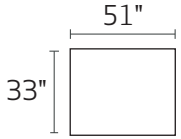

Stationary Price List 2024

S0024 Noah

Style	Item	Description	L	D	H	Seats	Backs	Pillow Configuration
S0024	02XXX	Ottoman	51	33	18	n/a	n/a	n/a
S0024	10XXX	Armless Chair	43	46	29	1	1	(2) Large Self
S0024	15XXX	Corner Unit	46	46	29	1	2	1 Large Self / (1) 23" Large Accent
S0024	29XXX	Side Lounge	44	51	29	1	n/a	2 Large Self / 2 Self Bolsters
S0024	74LFX/RFX	LAF/RAF Chair 1/2	51	46	29	1	1	1 Large Self / (1) 23" Large Accent
PT-P	2525SBDHP PD	25" Boxed Toss Pillow	25	25				Pluma Plush Insert
PT-P	2323SKEXP PD	23" Toss Pillow	23	X	23	N/A	N/A	Pluma Plush Insert
PT-P	0641BSHSP FD	6"x41" Bolster Pillow	41	X	6	N/A	N/A	Poly Fill Insert
S0024	13RFX/LFX	LAF/RAF Bumper Chaise	64	51	29	1	1	(2) 25" self boxed / (2) self bolsters

Pictured L to R: 02474L / 02410 / 02474R / 02429/ 02402

Fabrics Pictured L to R: Body - Cambridge Orange (Prem. C) / 25" Tp - Self / Lg. Tp - Premiere Stone

S0024 NOAH

-74LFX LAF CHAIR 1/2

-74RFX RAF CHAIR 1/2

-10XXX ARMLESS CHAIR

-29XXX SIDE LOUNGE

-02XXX OTTOMAN

-15XXX CORNER UNIT

-13LFX BUMPER CHAISE

-13RFX BUMPER CHAISE

-74L/-10/-74R/-13R

-02/-10/-15/-10/-74R

-02/-29/-74L/-10/-10/-74R/-29/-02

-02/-29/-74L/-10/-74R

*DIMENSIONS ARE APPROXIMATE