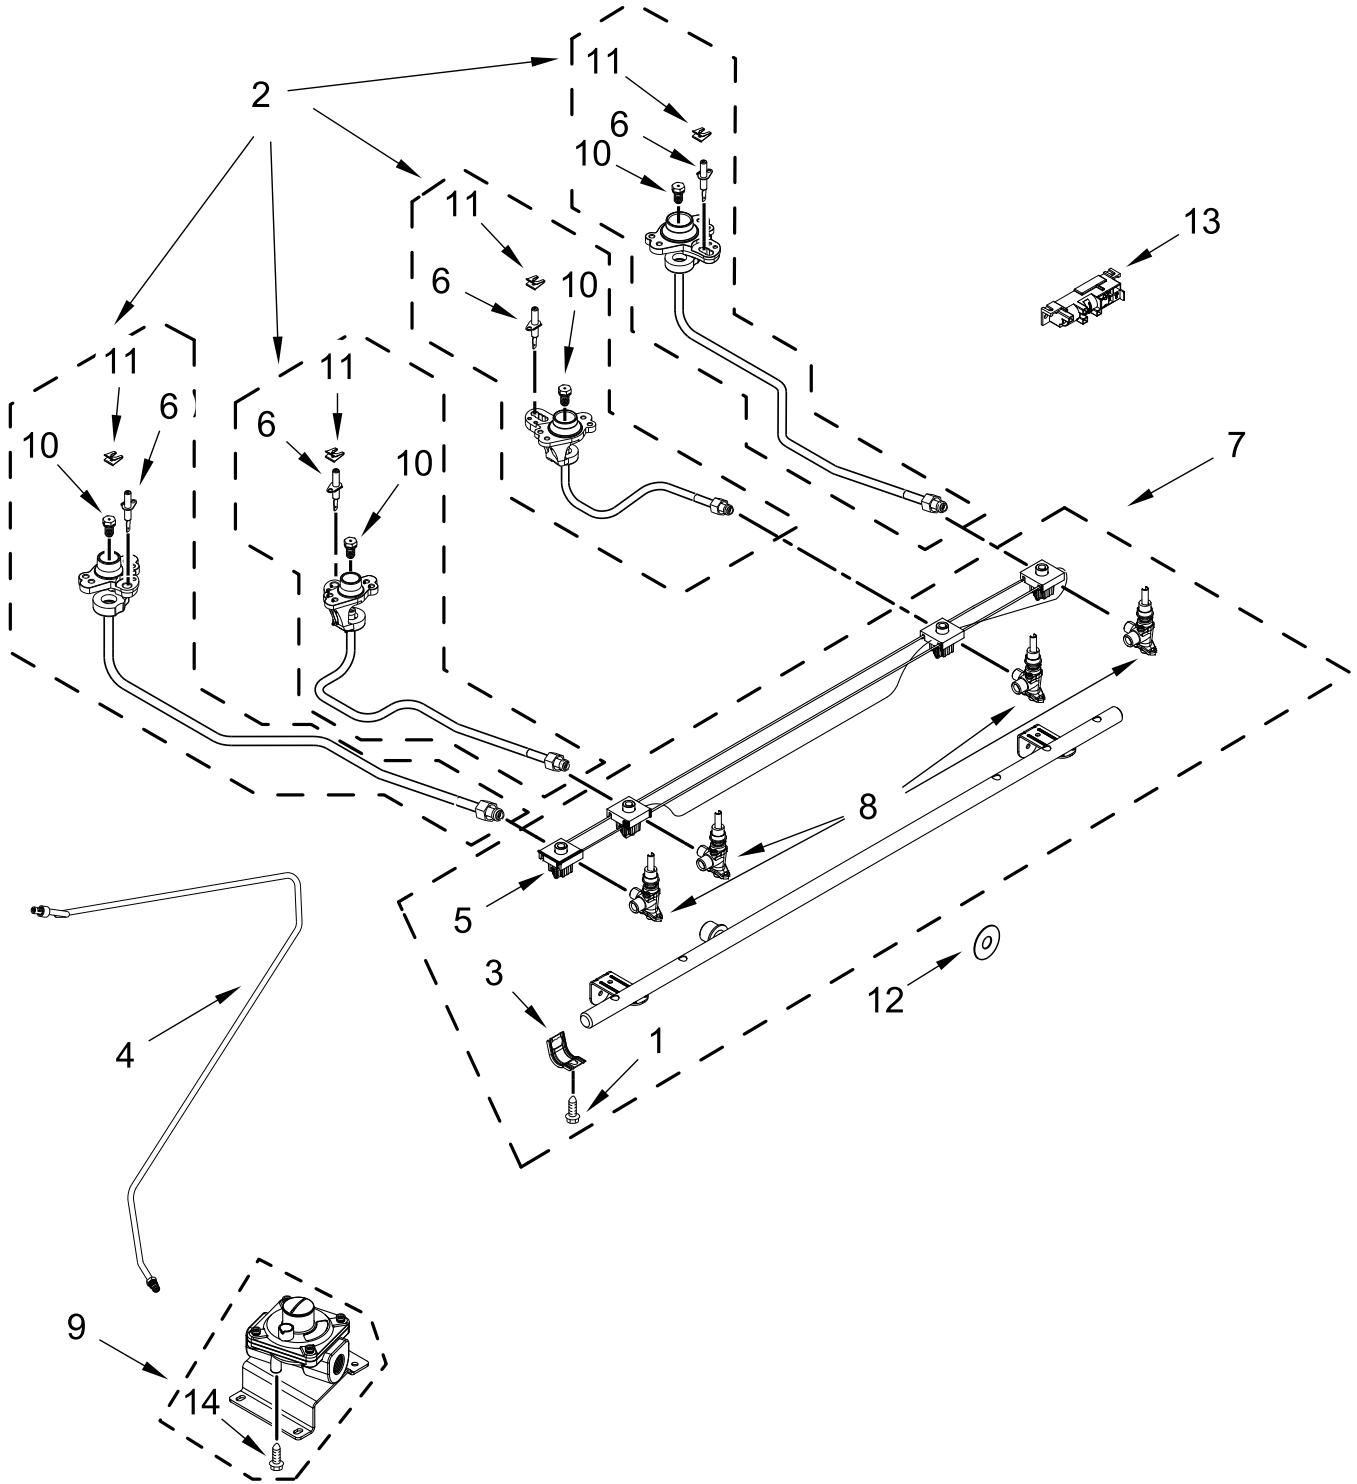

# COOKTOP PARTS

<u>Illus. No.</u>	<u>Part No.</u>	<u>Description</u>	<u>Illus. No.</u>	<u>Part No.</u>	<u>Description</u>	<u>Illus. No.</u>	<u>Part No.</u>	<u>Description</u>
1		Literature Parts	11	W10432544	Griddle	26	7101P428-60	Screw, Handle
	W11602521	Owners Manual	12		Endcap	27	W10067840	Screw
	W11565454	Tech Sheet		W10557751	Stainless (Left)	28		Grill, Air
	W11615560	Dimension Guide		W10557754	Stainless (Right)		W10752102	Black
	W11602534	Quick Start Guide	13		Trim, Vent	29	W10673618	Screw
	W11604189	Control Guide		W10636529	Stainless	30	W11512127	Gasket, Console/ Cooktop
	W10817089	Downdraft Template	14	W11603774	Control, MRC2			FOLLOWING PARTS NOT ILLUSTRATED
2		Burner Cap Kit	15	W10759326	Display, Assembly		W11451578	Harness, Main
	W11352138	Black (Set of 4)	16	W10558372	Bracket, Control		W11198274	Harness, Down Draft Fan Jumper
3		Console	17		Bezel		W10598169	Harness, Display
	W11606822	Stainless		W11592977	Stainless		W10575120	Harness, Keypad
4	W11600788	Burner Kit (set of 4)	18	W10645947	Grommet		313438	Clip, Harness
5		Cooktop	19	W10854253	Bumper		W10653092	Suppressor
	W11120004	Stainless	20		Console, Lower Panel			
6	7101P485-60	Screw, Anti-Tip Kit		W10743281	Stainless			
7		Knob	21	W11379947	Bracket, Anti-Tip			
	W11592981	Stainless	22	W10162253	Brace, Corner (Left)			
8		Grate Kit		W10162252	Brace, Corner (Right)			
	W11382964	Black	23	W10557780	Bracket, Control			
9	3196169	Screw	24	W10598048	Bracket, Console (Center)			
10	W11563529	Bracket, Support (Left)	25	W11158783	Shield, Keypad			
	W11563527	Bracket, Support (Right)						

# MANIFOLD PARTS