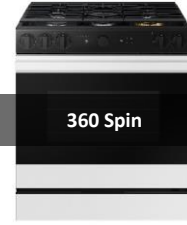

Carousel Image Order

1

2

3

4

5

6

7

8

9

10

11

12

13

14

15

16