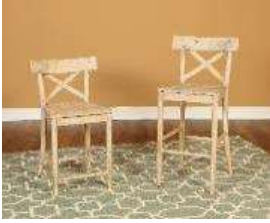

## Callista

Item	Description	Available	30 days	31 - 60 days	61 - 90 days	Inbound Date
LCL100BST	(D680-21) Callista- 30" Barstool- Beach/Natural	0	0	52	0	9/16/2024
LCL100CST	(D680-22) Callista- 24" Counter Stool- Beach/Natural	0	0	0	292	10/24/2024