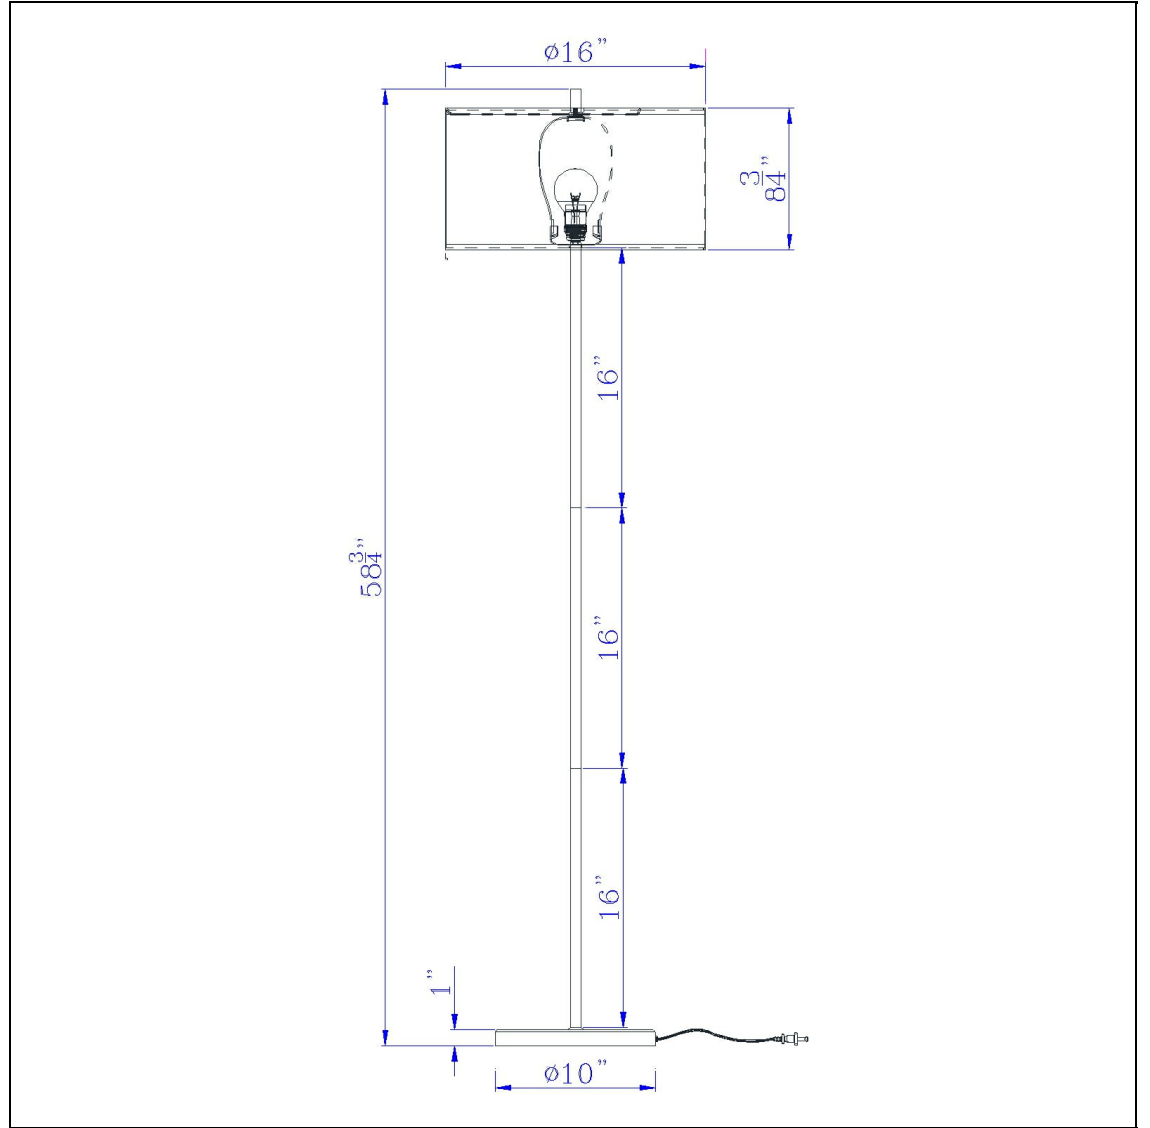

Product No. **BO-3174FL-BK-BU**

Description

150W 3 way Cromwell metal floor lamp with linen shade
Durable Metal Construction
Three Way Switch
Black Painted Finish
Three Way Switch
Burlap Drum Shade
Ships in One Carton
Little to No Assembly Required
Rotary Switch on Socket
This elegant pole style lamp will make a great addition to your living space. It features a neutral tone burlap shade which stands out against the dark lamp frame. With a slim and simple design, this versatile lamp is a great option for reduced space

Technical Specifications

UPC	020193067284	Shade Top1	16.00
Wattage	150W	Shade Bottom1	16.00
Switch Type	3 WAY	Shade Side	8.75
Bulb Base	E26	Carton 1 Dimensions	12.30 x 17.00 x 17.00
Number of Lights	1	Carton 2 Dimensions	0.00 x 0.00 x 17.00
Color	Black	Package Dimensions	L: 17.00 W: 17.00 H: 12.30
Base Color	Black		