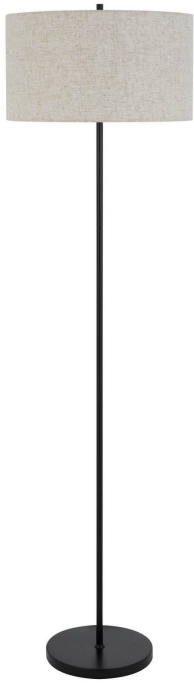

Product No. **BO-3174FL-BK-BU**

Description

150W 3 way Cromwell metal floor lamp with linen shade
Durable Metal Construction
Three Way Switch
Black Painted Finish
Three Way Switch
Burlap Drum Shade
Ships in One Carton
Little to No Assembly Required
Rotary Switch on Socket
This elegant pole style lamp will make a great addition to your living space. It features a neutral tone burlap shade which stands out against the dark lamp frame. With a slim and simple design, this versatile lamp is a great option for reduced space

Technical Specifications

UPC	020193067284	Shade Top1	16.00
Wattage	150W	Shade Bottom1	16.00
Switch Type	3 WAY	Shade Side	8.75
Bulb Base	E26	Carton 1 Dimensions	12.30 x 17.00 x 17.00
Number of Lights	1	Carton 2 Dimensions	0.00 x 0.00 x 17.00
Color	Black	Package Dimensions	L: 17.00 W: 17.00 H: 12.30
Base Color	Black		