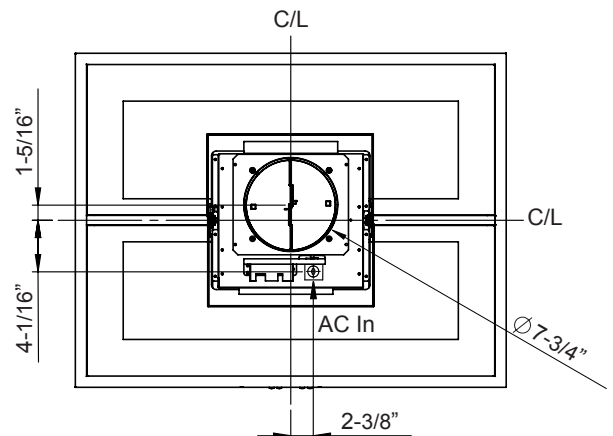

\*AIRFLOW CONTROL TECHNOLOGY™ (ACT™) is an exclusive feature built into specific Zephyr hoods which can limit the maximum blower CFM to meet local code requirements.

FRONT

SIDE

TOP

MODEL		
Stainless Steel w/ Glass Size	ZMD-M90BS 36"	ZMD-E42BS 42"
BLOWER PERFORMANCE		
Blower CFM (Min. - Max.)	200 - 600	200 - 600
Sones (Min. - Max.)	1 - 6	1 - 6
ACT 390 CFM (Min. - Max.)	200 - 390	200 - 390
ACT 290 CFM (Min. - Max.)	200 - 290	200 - 290
FEATURES		
ACT™ Technology	Yes	Yes
Controls	ICON Touch®	ICON Touch®
Speed Levels	5*	5*
Auto Delay-Off	Yes	Yes
Lighting	LumiLight LED, 6W x4	LumiLight LED, 6W x4
Dual-Level Lighting	Yes	Yes
Filters	Aluminum Mesh x1	Aluminum Mesh x1
Recirculating Option	Yes	Yes
Quick-Lock Installation	Yes	Yes
Magnetic Duct Covers	Yes	Yes
Extension Duct Cover Option	Yes, Up to 12' Ceiling	Yes, Up to 12' Ceiling
DUCT SPECIFICATIONS		
Vertical Internal Blower	8" Round	8" Round
Horizontal Internal Blower	NA	NA
AC POWER	120V, 60Hz at Max. 4A	120V, 60Hz at Max. 4A
OPTIONAL ACCESSORIES		
Recirculating Kit	ZRC-00MD	ZRC-00MD
Extension Duct Cover	Z1C-00MD	Z1C-00MD
Make-Up Air Kit	MUA006A	MUA006A
MOUNTING HEIGHT RANGE**	24" - 34"	24" - 34"
WARRANTY	3 years parts, 1 year labor	3 years parts, 1 year labor

CEILING HEIGHT		8'	8.5'	9'	9.5'	10'	10.5'	11'	12'
STANDARD DUCT COVER	Ducted Mounting Height*	24" - 32"	24" - 34"	24" - 34"	28" - 34"	34" - 34"	NA	NA	NA
	Recirc Mounting Height*	24" - 28"	24" - 34"	24" - 34"	28" - 34"	34" - 34"	NA	NA	NA
EXTENSION DUCT COVER	Ducted Mounting Height*	NA	NA	24" - 29"	24" - 34"	24" - 34"	24" - 34"	24" - 34"	28" - 34"
	Recirc Mounting Height*	NA	NA	24" - 26"	24" - 32"	24" - 34"	24" - 34"	24" - 34"	28" - 34"