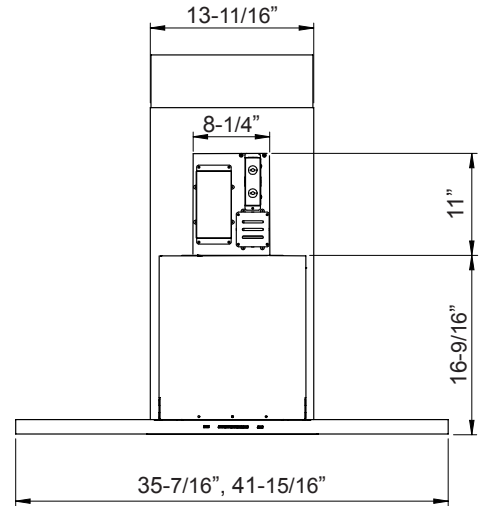

Modena Island's low-profile, stainless steel and airy glass canopy resemble a floating island over your cooktop or range. A perfect blend of architecture and performance, the Modena Island includes the exclusive Quick-Lock

Installation System with magnetic duct covers, LumiLight LED lighting, 5-speed ICON Touch® controls and ACT™ technology.

ACT™

Min. - Max. CFM	INTERNAL BLOWER STANDARD	INTERNAL BLOWER with ACT™ AIRFLOW CONTROL TECHNOLOGY™*		
		200 - 600	200 - 390	200 - 290
Min. - Max. Sones	1 - 6			

*AIRFLOW CONTROL TECHNOLOGY™ (ACT™) is an exclusive feature built into specific Zephyr hoods which can limit the maximum blower CFM to meet local code requirements.

FRONT