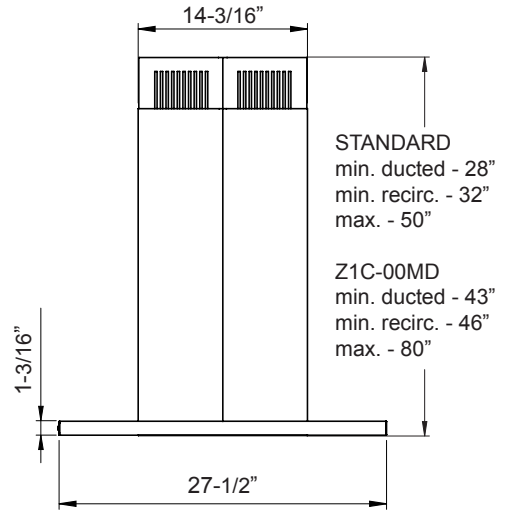

\*AIRFLOW CONTROL TECHNOLOGY™ (ACT™) is an exclusive feature built into specific Zephyr hoods which can limit the maximum blower CFM to meet local code requirements.

FRONT

SIDE

TOP

MODEL		
Stainless Steel w/ Glass Size	ZMD-M90BS 36"	ZMD-E42BS 42"
BLOWER PERFORMANCE		
Blower CFM (Min. - Max.)	200 - 600	200 - 600
Sones (Min. - Max.)	1 - 6	1 - 6
ACT 390 CFM (Min. - Max.)	200 - 390	200 - 390
ACT 290 CFM (Min. - Max.)	200 - 290	200 - 290
FEATURES		
ACT™ Technology	Yes	Yes
Controls	ICON Touch®	ICON Touch®
Speed Levels	5*	5*
Auto Delay-Off	Yes	Yes
Lighting	LumiLight LED, 6W x4	LumiLight LED, 6W x4
Dual-Level Lighting	Yes	Yes
Filters	Aluminum Mesh x1	Aluminum Mesh x1
Recirculating Option	Yes	Yes
Quick-Lock Installation	Yes	Yes
Magnetic Duct Covers	Yes	Yes
Extension Duct Cover Option	Yes, Up to 12' Ceiling	Yes, Up to 12' Ceiling
DUCT SPECIFICATIONS		
Vertical Internal Blower	8" Round	8" Round
Horizontal Internal Blower	NA	NA
AC POWER	120V, 60Hz at Max. 4A	120V, 60Hz at Max. 4A
OPTIONAL ACCESSORIES		
Recirculating Kit	ZRC-00MD	ZRC-00MD
Extension Duct Cover	Z1C-00MD	Z1C-00MD
Make-Up Air Kit	MUA006A	MUA006A
MOUNTING HEIGHT RANGE**	24" - 34"	24" - 34"
WARRANTY	3 years parts, 1 year labor	3 years parts, 1 year labor