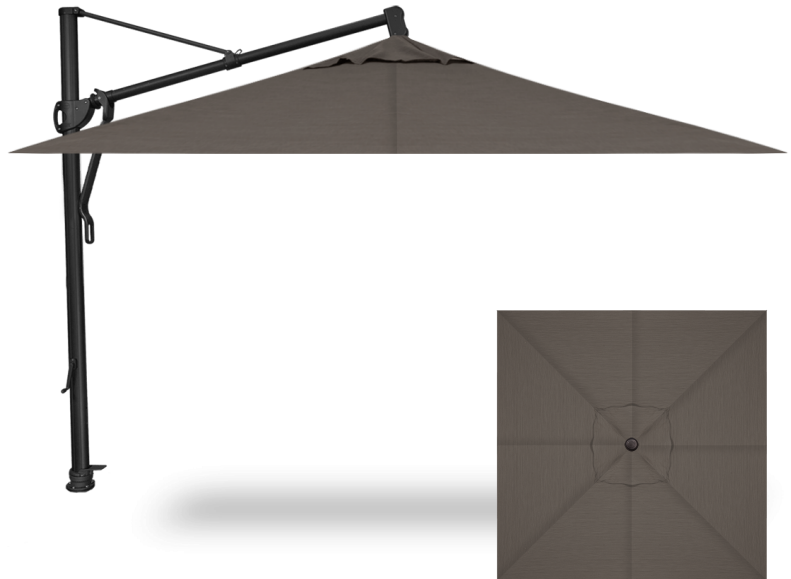

YOUR CUSTOM DESIGN.

10' AKZSQ Cantilever Square Series

Canopy:

Square - SWV
4850 Latitude Gray - C

Frame:

Black

Base:

No Base

Accessories:

Your Item Number:

AKZSQ09-4850

What's Next?

Take your printed custom designed umbrella to your nearest authorized Treasure Garden dealer to place your order. To locate an authorized dealer near you, visit www.treasuregarden.com and **CLICK** on the "How to Buy" link.