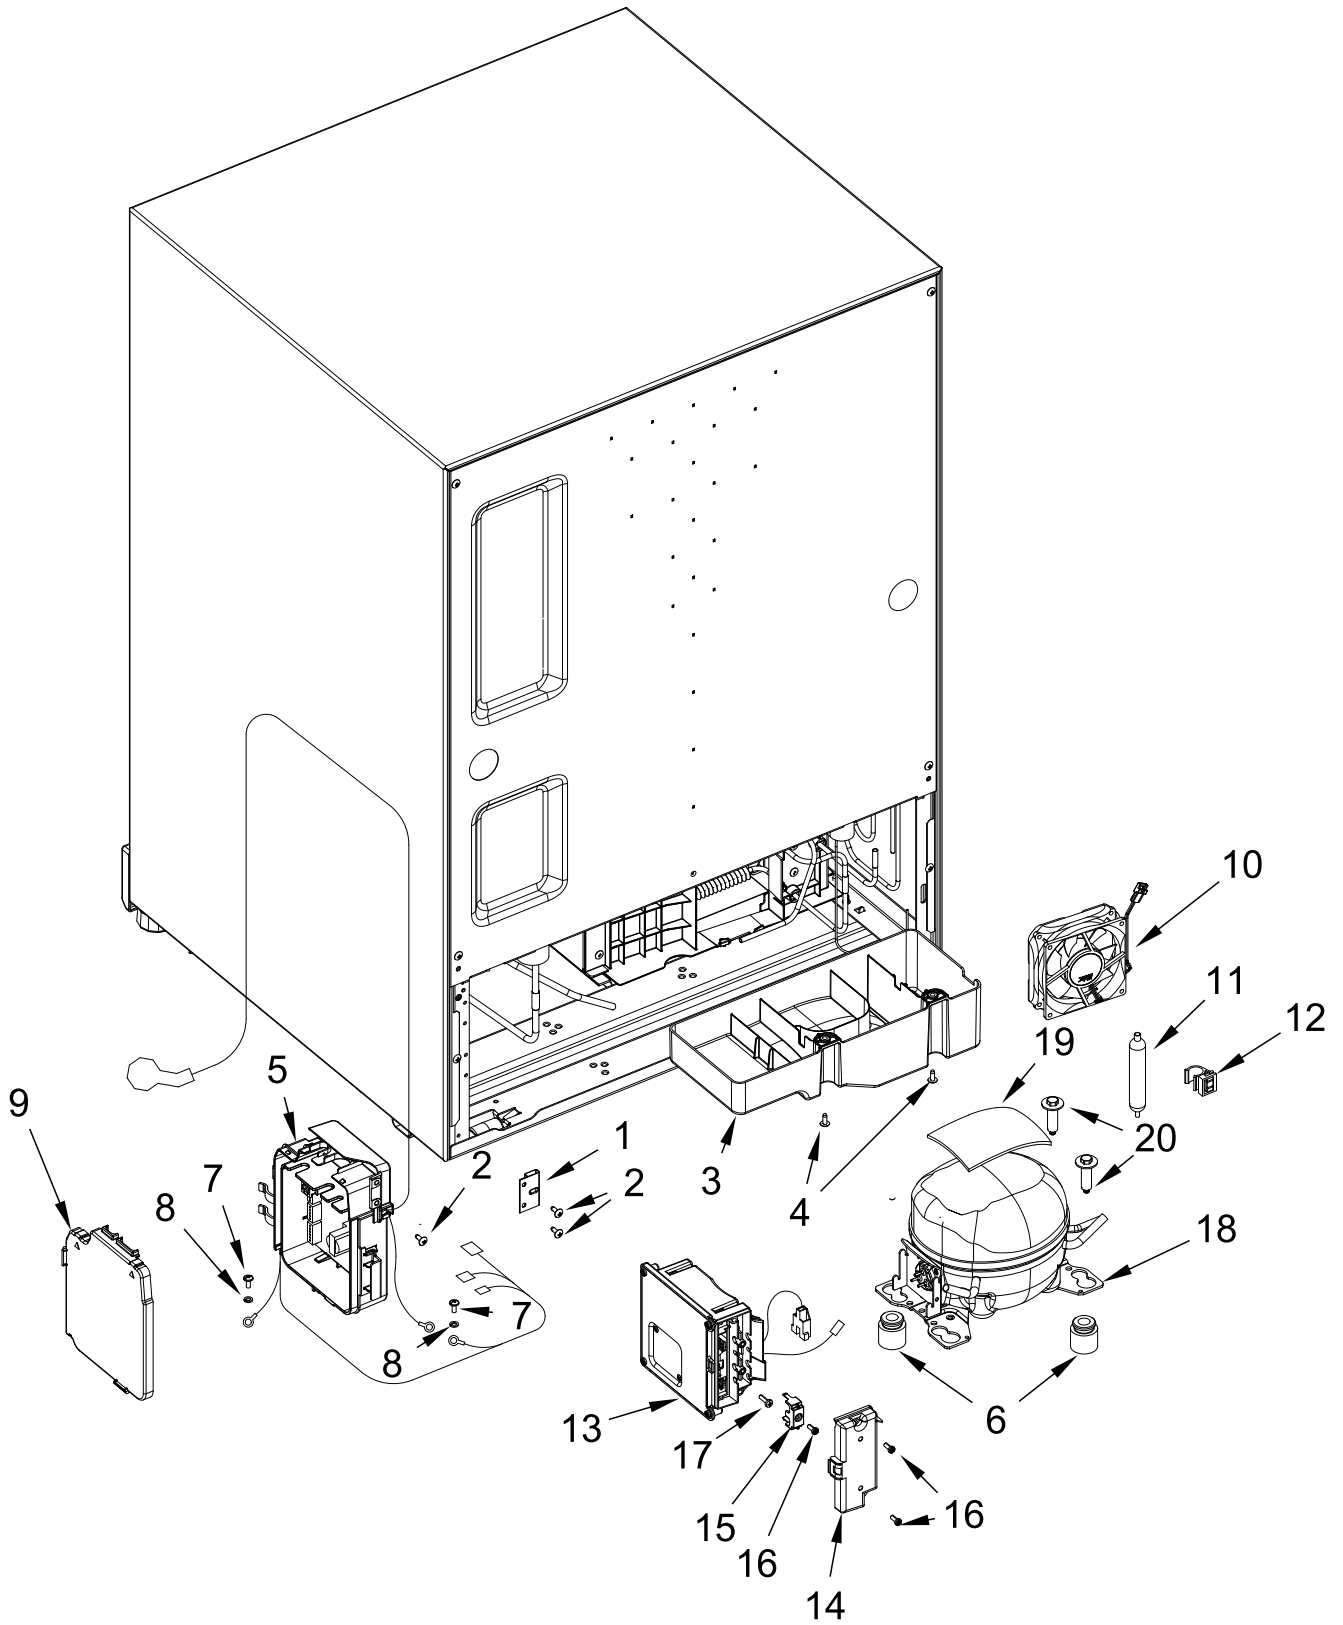

24" Overlay Under Counter Beverage Center

MODELS:

JURFL242HX00 (Overlay) (Left Hinge)

JURFR242HX00 (Overlay) (Right Hinge)

CABINET PARTS

CABINET PARTS

<u>Illus. No.</u>	<u>Part No.</u>	<u>Description</u>	<u>Illus. No.</u>	<u>Part No.</u>	<u>Description</u>	<u>Illus. No.</u>	<u>Part No.</u>	<u>Description</u>
1		Cabinet (Not A Service Part)	7	W11359416	Defrost Holder and Heater	14	W11407979	Assembly, Glass Tray
2	W11407975	Assembly, Evaporator Cover (Includes Fan Motor, Damper and Sensor)	8	W11359423	Assembly, LED	15	W11407964	Assembly, Control
3	W11371095	Screw	9	W11359424	Cover, LED (Right)	16	W11359431	Assembly, Glass Tray
4	W11375760	Screw	10	W11395483	Cover, LED (Left)	17	W11359432	Holder, Shelf
5	W11263884	Sensor, Defrost	11	W11359428	Cover, LED	18	W11407983	Assembly, Switch Box
6	W11359415	Fuse, Temperature	12	W11359427	Assembly, Separator	19	W11371097	Screw
			13	W11360218	Kick, Plate			

DOOR PARTS

DOOR PARTS

<u>Illus.</u> <u>No.</u>	<u>Part No.</u>	<u>Description</u>
1		Door Assembly
	W11407973	Left Hinge
	W11407967	Right Hinge
2	W11360703	Plate, Push
3	W11371095	Screw

<u>Illus.</u> <u>No.</u>	<u>Part No.</u>	<u>Description</u>
4		Cover, Door Hinge
	W11360661	Right Hinge (Top)/ Left Hinge (Bottom)
	W11360664	Right Hinge (Bottom)/ Left Hinge (Top)

<u>Illus.</u> <u>No.</u>	<u>Part No.</u>	<u>Description</u>
5	W11360668	Gasket, Door
6	W11360665	Gasket, Sash (Top/Bottom)
7	W11360666	Gasket, Sash (Side)
8	W11407974	Shelf, Bottle

UNIT PARTS

UNIT PARTS