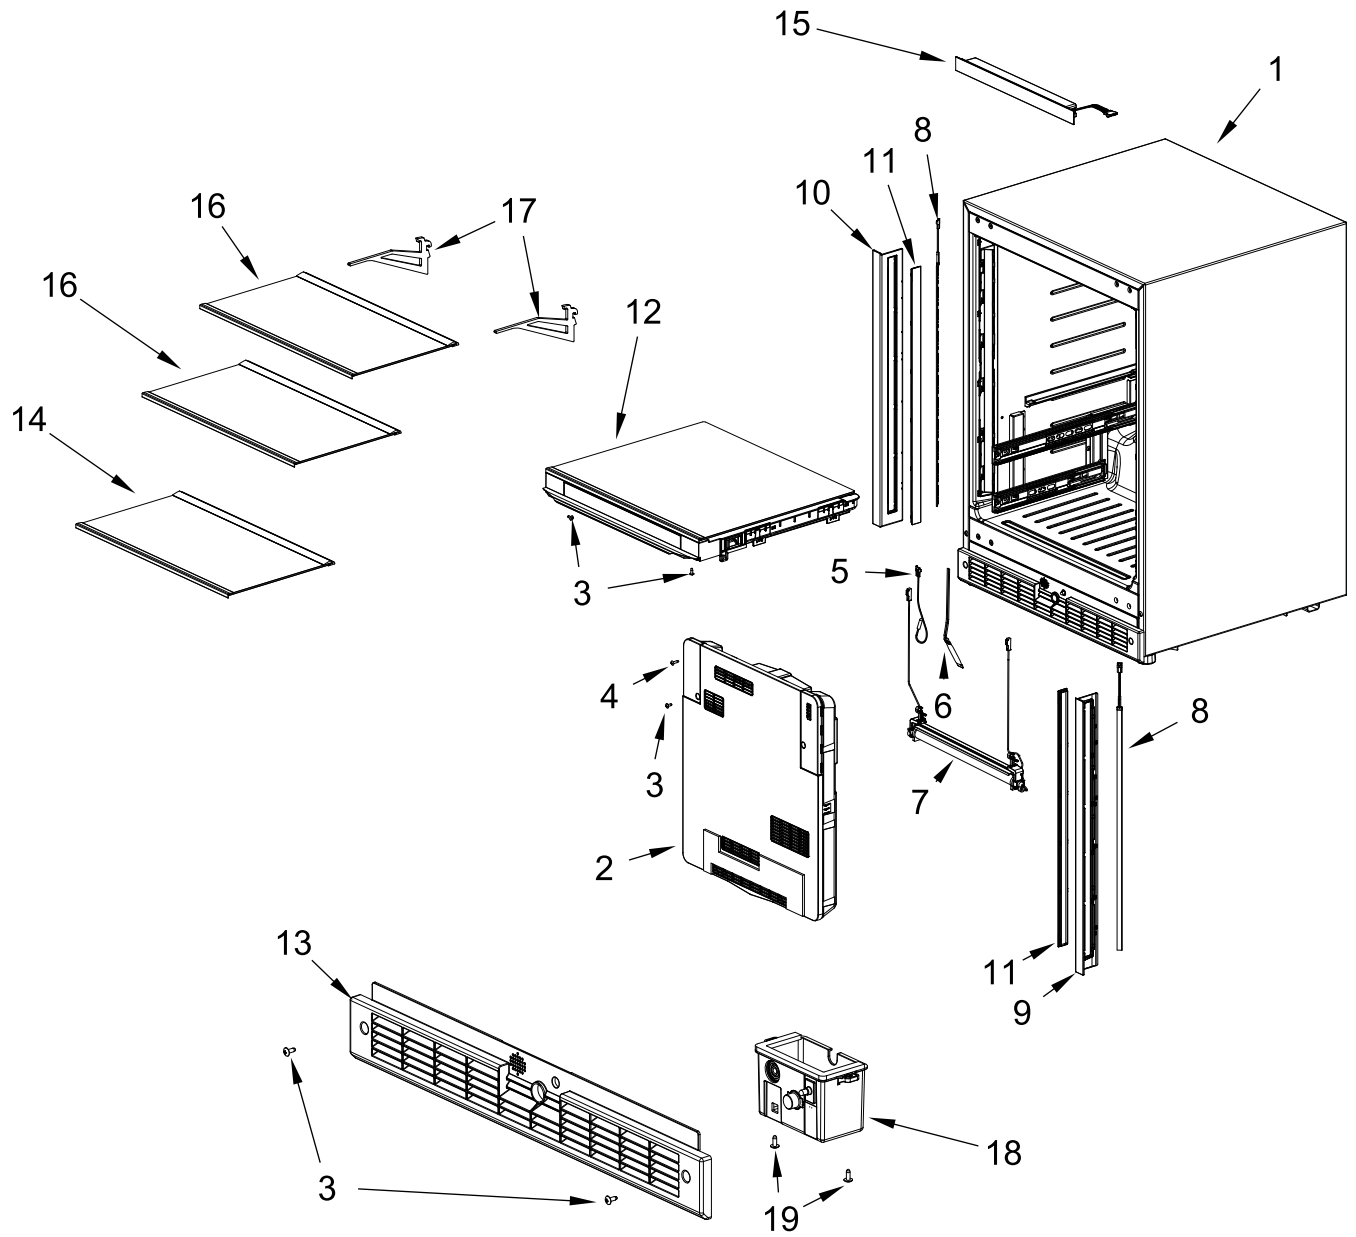

24" Overlay Under Counter Beverage Center

MODELS:

JURFL242HX00 (Overlay) (Left Hinge)

JURFR242HX00 (Overlay) (Right Hinge)

CABINET PARTS

CABINET PARTS

<u>Illus. No.</u>	<u>Part No.</u>	<u>Description</u>	<u>Illus. No.</u>	<u>Part No.</u>	<u>Description</u>	<u>Illus. No.</u>	<u>Part No.</u>	<u>Description</u>
1		Cabinet (Not A Service Part)	7	W11359416	Defrost Holder and Heater	14	W11407979	Assembly, Glass Tray
2	W11407975	Assembly, Evaporator Cover (Includes Fan Motor, Damper and Sensor)	8	W11359423	Assembly, LED	15	W11407964	Assembly, Control
3	W11371095	Screw	9	W11359424	Cover, LED (Right)	16	W11359431	Assembly, Glass Tray
4	W11375760	Screw	10	W11395483	Cover, LED (Left)	17	W11359432	Holder, Shelf
5	W11263884	Sensor, Defrost	11	W11359428	Cover, LED	18	W11407983	Assembly, Switch Box
6	W11359415	Fuse, Temperature	12	W11359427	Assembly, Separator	19	W11371097	Screw
			13	W11360218	Kick, Plate			

DOOR PARTS

DOOR PARTS

<u>Illus.</u> <u>No.</u>	<u>Part No.</u>	<u>Description</u>
1		Door Assembly
	W11407973	Left Hinge
	W11407967	Right Hinge
2	W11360703	Plate, Push
3	W11371095	Screw

<u>Illus.</u> <u>No.</u>	<u>Part No.</u>	<u>Description</u>
4		Cover, Door Hinge
	W11360661	Right Hinge (Top)/ Left Hinge (Bottom)
	W11360664	Right Hinge (Bottom)/ Left Hinge (Top)

<u>Illus.</u> <u>No.</u>	<u>Part No.</u>	<u>Description</u>
5	W11360668	Gasket, Door
6	W11360665	Gasket, Sash (Top/Bottom)
7	W11360666	Gasket, Sash (Side)
8	W11407974	Shelf, Bottle

UNIT PARTS

UNIT PARTS