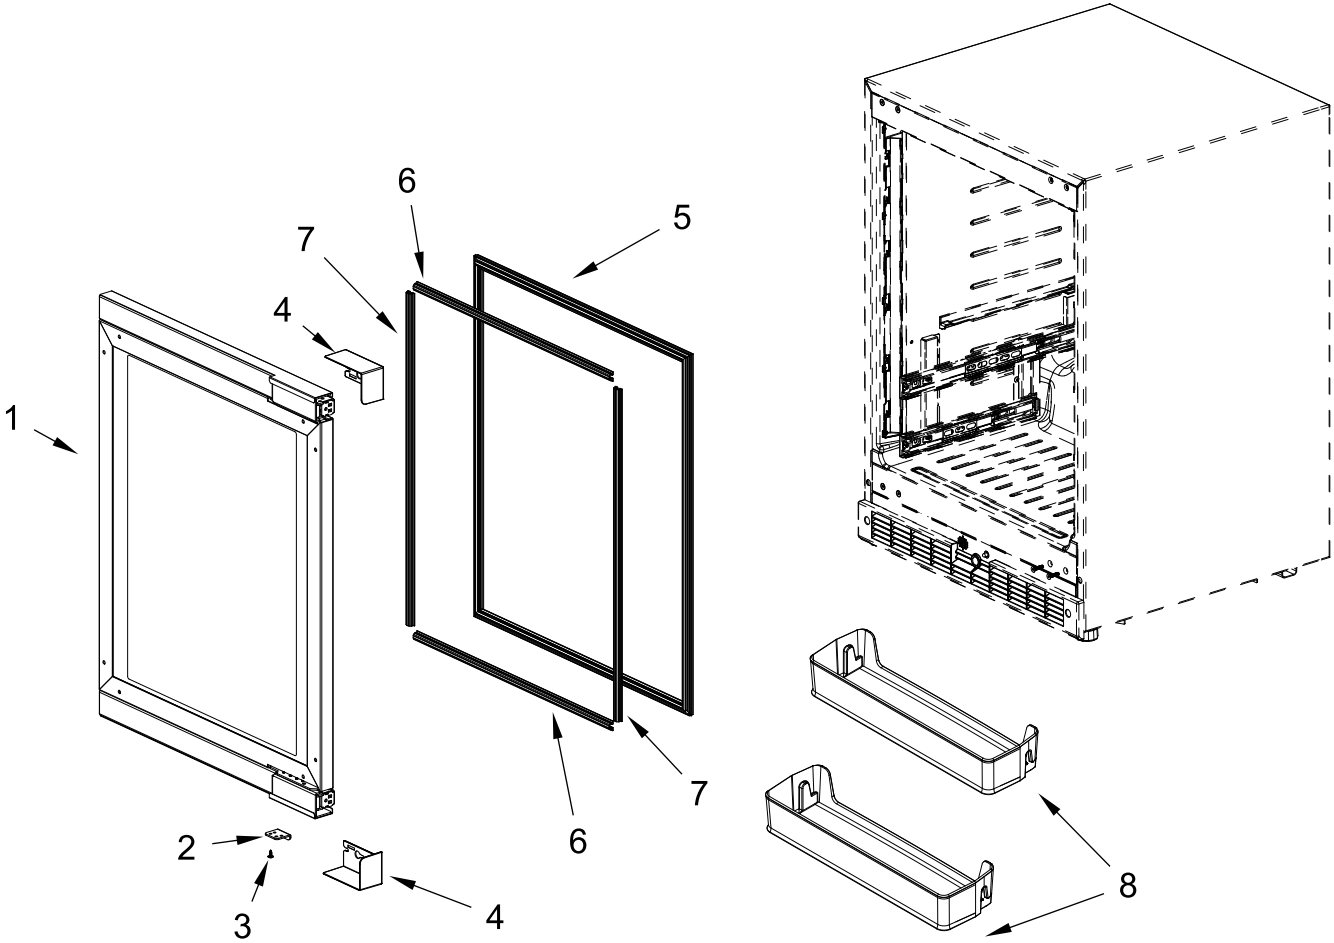

24" Overlay Under Counter Beverage Center

MODELS:

JURFL242HX00 (Overlay) (Left Hinge)

JURFR242HX00 (Overlay) (Right Hinge)

CABINET PARTS

CABINET PARTS

<u>Illus. No.</u>	<u>Part No.</u>	<u>Description</u>	<u>Illus. No.</u>	<u>Part No.</u>	<u>Description</u>	<u>Illus. No.</u>	<u>Part No.</u>	<u>Description</u>
1		Cabinet (Not A Service Part)	7	W11359416	Defrost Holder and Heater	14	W11407979	Assembly, Glass Tray
2	W11407975	Assembly, Evaporator Cover (Includes Fan Motor, Damper and Sensor)	8	W11359423	Assembly, LED	15	W11407964	Assembly, Control
3	W11371095	Screw	9	W11359424	Cover, LED (Right)	16	W11359431	Assembly, Glass Tray
4	W11375760	Screw	10	W11395483	Cover, LED (Left)	17	W11359432	Holder, Shelf
5	W11263884	Sensor, Defrost	11	W11359428	Cover, LED	18	W11407983	Assembly, Switch Box
6	W11359415	Fuse, Temperature	12	W11359427	Assembly, Separator	19	W11371097	Screw
			13	W11360218	Kick, Plate			

DOOR PARTS

DOOR PARTS

<u>Illus.</u> <u>No.</u>	<u>Part No.</u>	<u>Description</u>
1		Door Assembly
	W11407973	Left Hinge
	W11407967	Right Hinge
2	W11360703	Plate, Push
3	W11371095	Screw

<u>Illus.</u> <u>No.</u>	<u>Part No.</u>	<u>Description</u>
4		Cover, Door Hinge
	W11360661	Right Hinge (Top)/ Left Hinge (Bottom)
	W11360664	Right Hinge (Bottom)/ Left Hinge (Top)