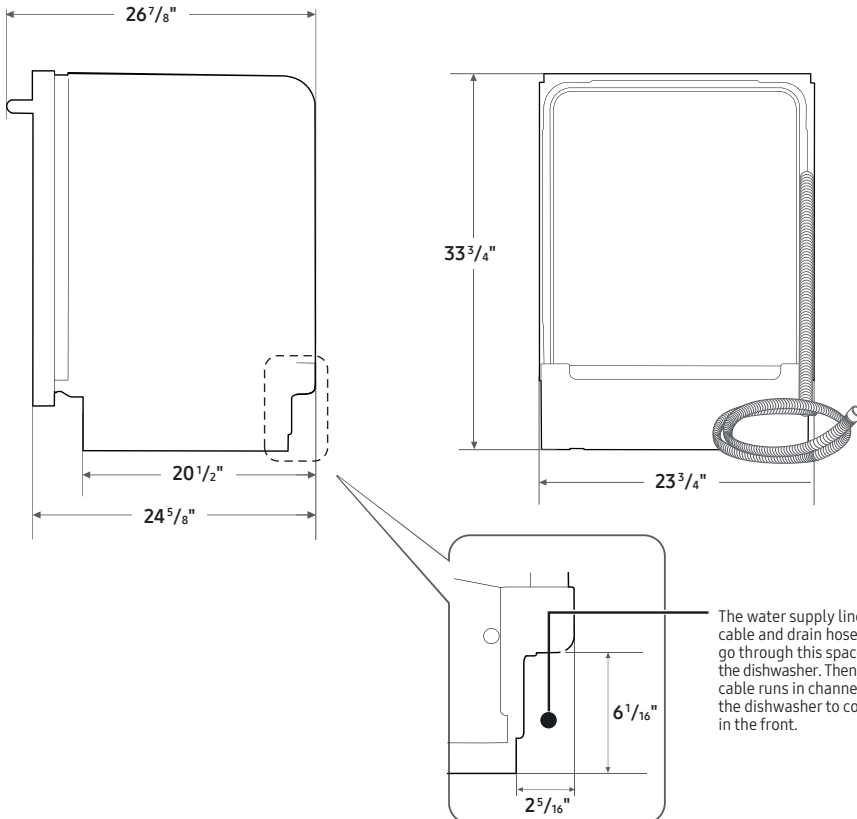

Product Dimensions & Weight (WxHxD)

Dimensions: 23³/₄" x 33³/₄" x 24⁵/₈"

Weight: 64 lbs

Shipping Dimensions & Weight (WxHxD)

Dimensions: 26" x 35" x 29¹/₈"

Weight: 78 lbs

Warranty

One (1) Year Parts and Labor

Five (5) Years Limited on Printed Circuit Board

UPC

Color	Model #	UPC Code
Fingerprint Resistant Stainless Steel	DW80CG4021SRAA	887276772882

Dimensions

Side View

Rear View

Actual color may vary. Design, specifications, and color availability are subject to change without notice. Non-metric weights and measurements are approximate.