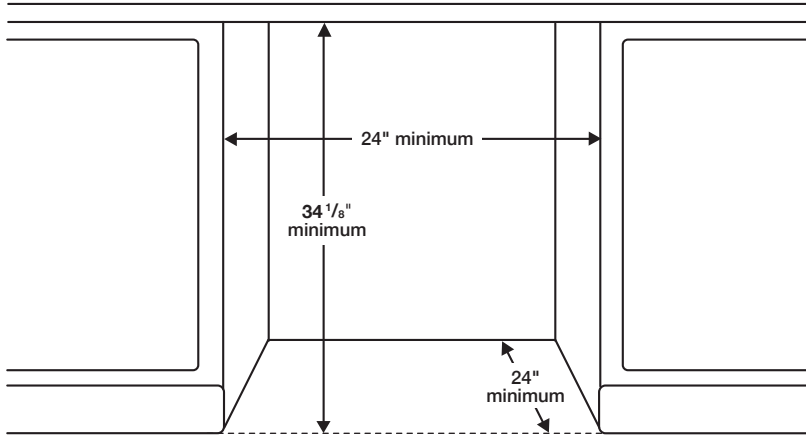

DW80CG4021

SAMSUNG

Fingerprint Resistant 53 dBA Dishwasher with Adjustable Rack

Installation Specifications