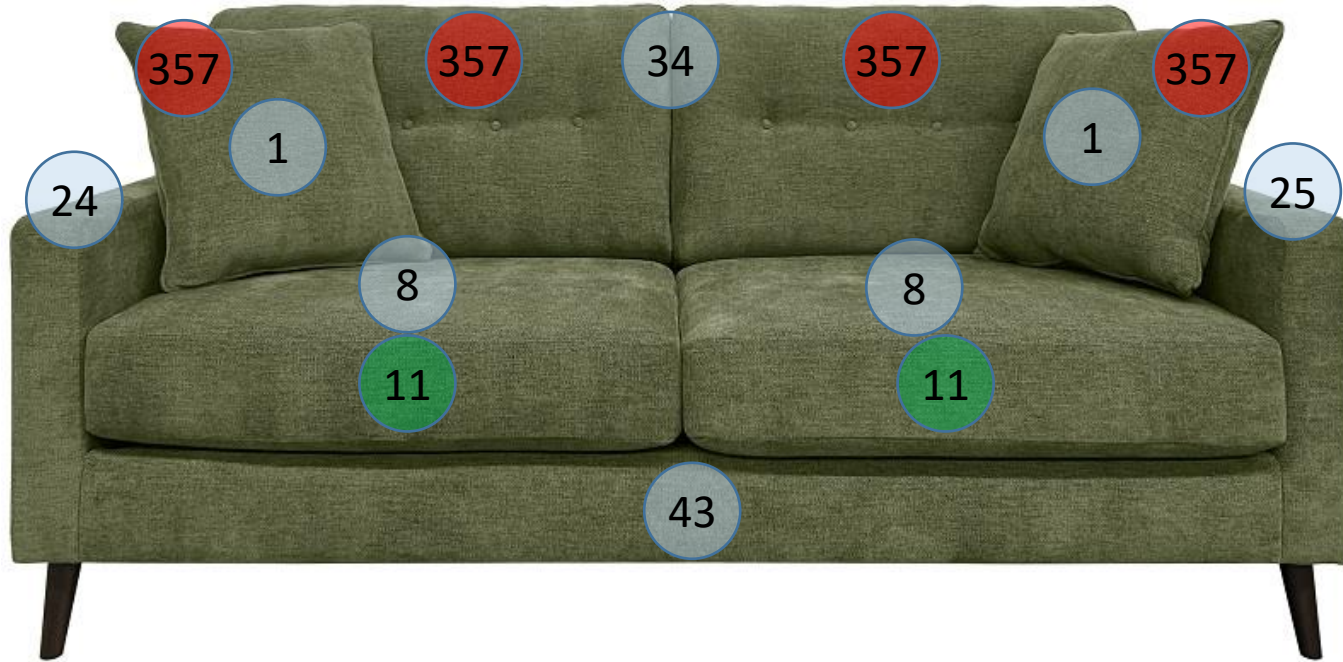

2610738

Call Out	Description
●	Blown Fiber
●	Cushion Chaise Pad - top Pad
●	Cushion Foam
●	KD Component
●	Cover

Signature
DESIGN
BY **ASHLEY**®

Signature
DESIGN
BY **ASHLEY**®