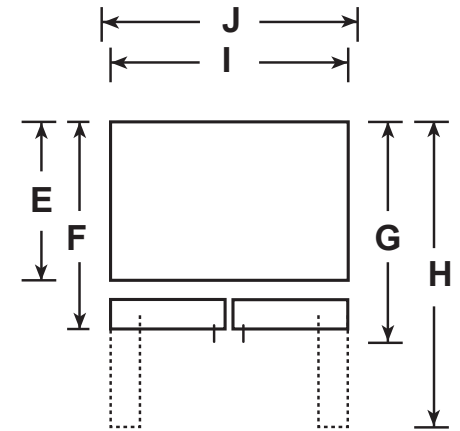

PVD28BYNFS

GE Profile™ Series ENERGY STAR® 27.9 Cu. Ft.
4 door French-Door Refrigerator with Door In Door

DIMENSIONS AND INSTALLATION INFORMATION (IN INCHES)

Overall Dimensions	A - Overall Height to top of door (in)	70
	B - Height to top of hinge cover (in)	69 3/4
	C - Height to top of case (in)	68 5/8
	D - Hinge Cover Depth from Case Flange (in)	6
	E - Case Depth without door (in)	29
	F - Case Depth without Door Handle (in)	34 1/4
	G - Overall Case Depth with Door Handle (in)	36 3/4
	H - Depth with FF Door open 90 deg (in)	48 3/8
	I - Case Width (in)	35 3/8
	J - Width with door open 90 deg including handle (in)	44 7/8
	K - Top endcap of FZ drawer to floor (in)	24 1/2
	L - Top endcap of Middle drawer to floor (in)	33 1/2
M - End cap to End cap height of middle drawer (in)	8 5/8	

PVD28BYNFS

GE Profile™ Series ENERGY STAR® 27.9 Cu. Ft. 4 door French-Door Refrigerator with Door In Door

FEATURES AND BENEFITS

Total Capacity: 27.9 Cu. Ft.

FF Capacity: 15.71 Cu. Ft.

FZ Capacity: 8.57 Cu. Ft.