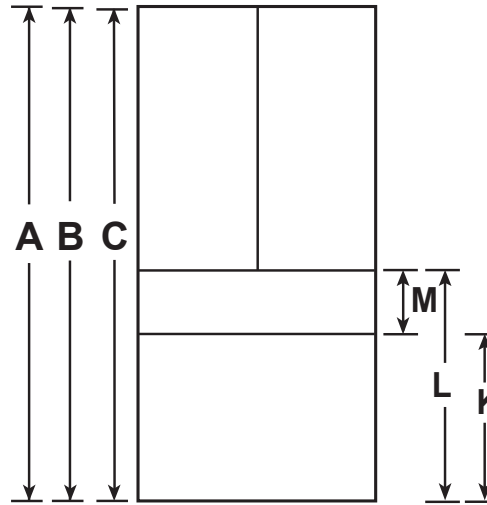

PVD28BYNFS

GE Profile™ Series ENERGY STAR® 27.9 Cu. Ft.
4 door French-Door Refrigerator with Door In Door

DIMENSIONS AND INSTALLATION INFORMATION (IN INCHES)

Overall Dimensions	A - Overall Height to top of door (in)	70
	B - Height to top of hinge cover (in)	69 3/4
	C - Height to top of case (in)	68 5/8
	D - Hinge Cover Depth from Case Flange (in)	6
	E - Case Depth without door (in)	29
	F - Case Depth without Door Handle (in)	34 1/4
	G - Overall Case Depth with Door Handle (in)	36 3/4
	H - Depth with FF Door open 90 deg (in)	48 3/8
	I - Case Width (in)	35 3/8
	J - Width with door open 90 deg including handle (in)	44 7/8
	K - Top endcap of FZ drawer to floor (in)	24 1/2
	L - Top endcap of Middle drawer to floor (in)	33 1/2
M - End cap to End cap height of middle drawer (in)	8 5/8	

PVD28BYNFS

GE Profile™ Series ENERGY STAR® 27.9 Cu. Ft. 4 door French-Door Refrigerator with Door In Door

FEATURES AND BENEFITS

Total Capacity: 27.9 Cu. Ft.

FF Capacity: 15.71 Cu. Ft.

FZ Capacity: 8.57 Cu. Ft.